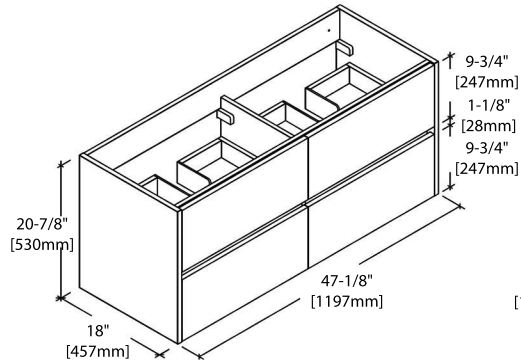

## 36" VANITY

V8016 36

SIDE VIEW

TOP VIEW

### 48" SINGLE VANITY

V8016 48 S

SIDE VIEW

TOP VIEW

### 48" DOUBLE VANITY

V8016 48 D

SIDE VIEW

TOP VIEW