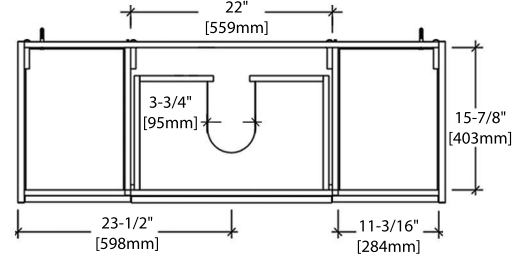

## 36" VANITY

V8016 36

SIDE VIEW

TOP VIEW

## 36" TOP-MOUNT BASIN

C04 3618 (SINGLE HOLE)

C04 3618 TH (8" WIDESPREAD)

### 48" SINGLE VANITY

V8016 48 S

SIDE VIEW

TOP VIEW

### 48" DOUBLE VANITY

V8016 48 D

SIDE VIEW

TOP VIEW