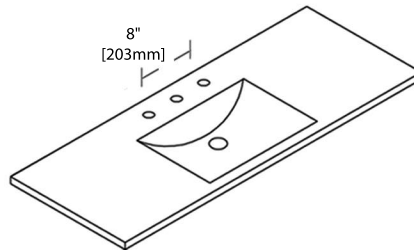

### 48" SINGLE VANITY

V8016 48 S

SIDE VIEW

TOP VIEW

### 48" DOUBLE VANITY

V8016 48 D

SIDE VIEW

TOP VIEW

### 48" SINGLE TOP-MOUNT BASIN

C04 4818 S (SINGLE HOLE)

C04 4818 STH (8" WIDESPREAD)