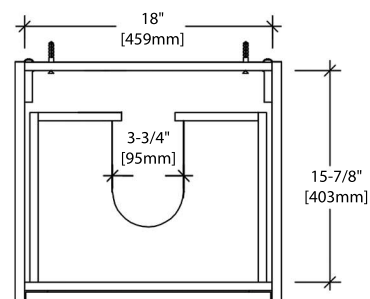

## 20" VANITY

V8016 20

SIDE VIEW

TOP VIEW

## 24" VANITY

V8016 24

SIDE VIEW

TOP VIEW

## 30" VANITY

V8016 30

SIDE VIEW

TOP VIEW

## 36" VANITY

V8016 36

SIDE VIEW

TOP VIEW