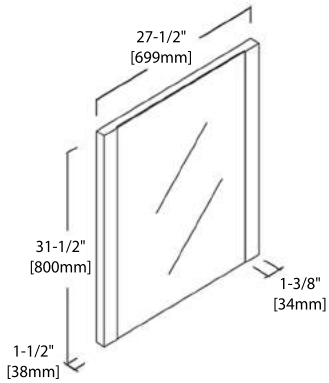

## 36" VANITY

V8016 36

SIDE VIEW

TOP VIEW

### 48" DOUBLE VANITY

V8016 48 D

SIDE VIEW

TOP VIEW

### 48" DOUBLE TOP-MOUNT BASIN

C04 4818 D (SINGLE HOLE)

C04 4818 DTH (8" WIDESPREAD)

**20" MIRROR / MEDICINE CABINET**

M6014 20

MC7014 20

**24" MIRROR / MEDICINE CABINET**

M6014 24

MC7014 24

**30" MIRROR / MEDICINE CABINET**

M6014 30

MC7014 30

**36" MIRROR**

M6014 36

**48" MIRROR**

M6014 48