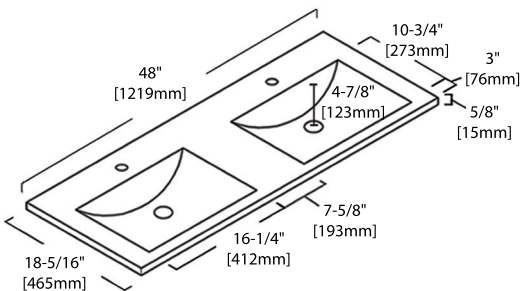

### 48" SINGLE VANITY

V8016 48 S

SIDE VIEW

TOP VIEW

### 48" DOUBLE VANITY

V8016 48 D

SIDE VIEW

TOP VIEW

### 48" SINGLE TOP-MOUNT BASIN

C04 4818 S (SINGLE HOLE)

C04 4818 STH (8" WIDESPREAD)

### 48" DOUBLE TOP-MOUNT BASIN

C04 4818 D (SINGLE HOLE)

C04 4818 DTH (8" WIDESPREAD)

**20" MIRROR / MEDICINE CABINET**

M6014 20

MC7014 20

**24" MIRROR / MEDICINE CABINET**

M6014 24