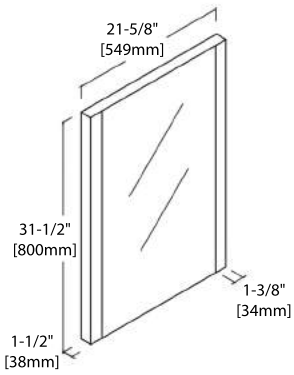

### 48" SINGLE VANITY

V8016 48 S

SIDE VIEW

TOP VIEW

### 48" DOUBLE VANITY

V8016 48 D

SIDE VIEW

TOP VIEW

### 48" DOUBLE TOP-MOUNT BASIN

C04 4818 D (SINGLE HOLE)

C04 4818 DTH (8" WIDESPREAD)

**20" MIRROR / MEDICINE CABINET**

M6014 20

MC7014 20

**24" MIRROR / MEDICINE CABINET**

M6014 24

MC7014 24

**30" MIRROR / MEDICINE CABINET**

M6014 30

MC7014 30

**36" MIRROR**

M6014 36

**48" MIRROR**

M6014 48