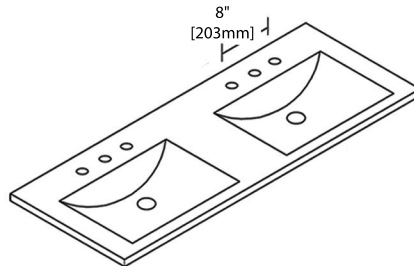

### 48" DOUBLE VANITY

V8016 48 D

SIDE VIEW

TOP VIEW

### 48" SINGLE TOP-MOUNT BASIN

C04 4818 S (SINGLE HOLE)

C04 4818 STH (8" WIDESPREAD)

### 48" DOUBLE TOP-MOUNT BASIN

C04 4818 D (SINGLE HOLE)

C04 4818 DTH (8" WIDESPREAD)

**20" MIRROR / MEDICINE CABINET**

M6014 20

MC7014 20

**24" MIRROR / MEDICINE CABINET**

M6014 24