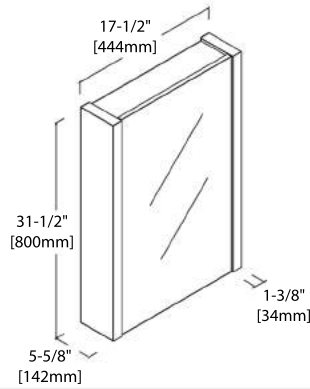

### 48" SINGLE VANITY

V8016 48 S

SIDE VIEW

TOP VIEW

### 48" DOUBLE VANITY

V8016 48 D

SIDE VIEW

TOP VIEW

### 48" DOUBLE TOP-MOUNT BASIN

C04 4818 D (SINGLE HOLE)

C04 4818 DTH (8" WIDESPREAD)

**20" MIRROR / MEDICINE CABINET**

M6014 20

MC7014 20

**24" MIRROR / MEDICINE CABINET**

M6014 24

MC7014 24

**30" MIRROR / MEDICINE CABINET**

M6014 30

MC7014 30

**36" MIRROR**

M6014 36

**48" MIRROR**

M6014 48