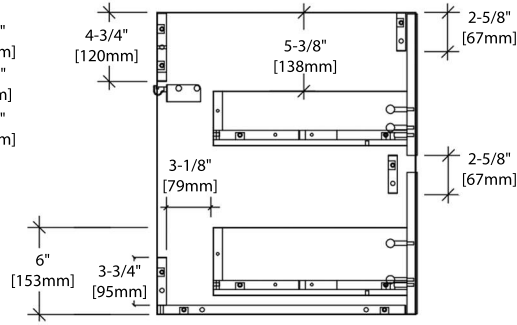

## 36" VANITY

V8016 36

SIDE VIEW

TOP VIEW

## 36" TOP-MOUNT BASIN

C04 3618 (SINGLE HOLE)

C04 3618 TH (8" WIDESPREAD)

### 48" SINGLE VANITY

V8016 48 S

SIDE VIEW

TOP VIEW

### 48" DOUBLE VANITY

V8016 48 D

SIDE VIEW

TOP VIEW