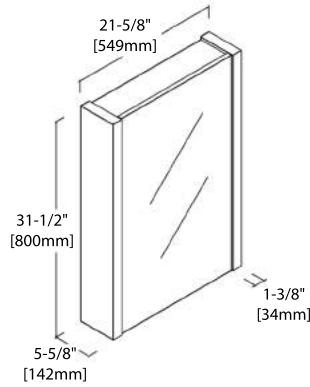

### 48" SINGLE VANITY

V8016 48 S

SIDE VIEW

TOP VIEW

### 48" DOUBLE VANITY

V8016 48 D

SIDE VIEW

TOP VIEW

### 48" DOUBLE TOP-MOUNT BASIN

C04 4818 D (SINGLE HOLE)

C04 4818 DTH (8" WIDESPREAD)

**20" MIRROR / MEDICINE CABINET**

M6014 20

MC7014 20

**24" MIRROR / MEDICINE CABINET**

M6014 24

MC7014 24

**30" MIRROR / MEDICINE CABINET**

M6014 30

MC7014 30

**36" MIRROR**

M6014 36

**48" MIRROR**

M6014 48