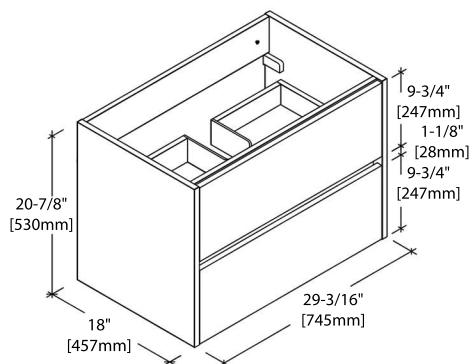

## 20" VANITY

V8016 20

SIDE VIEW

TOP VIEW

## 24" VANITY

V8016 24

SIDE VIEW

TOP VIEW

## 30" VANITY

V8016 30

SIDE VIEW

TOP VIEW

## 36" VANITY

V8016 36

SIDE VIEW

TOP VIEW