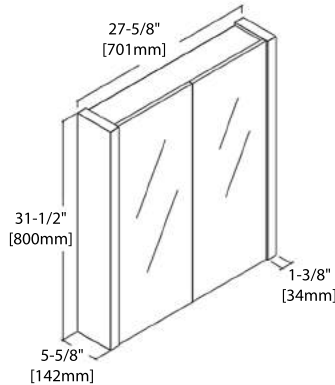

## 36" VANITY

V8016 36

SIDE VIEW

TOP VIEW

### 48" DOUBLE VANITY

V8016 48 D

SIDE VIEW

TOP VIEW

### 48" DOUBLE TOP-MOUNT BASIN

C04 4818 D (SINGLE HOLE)

C04 4818 DTH (8" WIDESPREAD)

**20" MIRROR / MEDICINE CABINET**

M6014 20

MC7014 20

**24" MIRROR / MEDICINE CABINET**

M6014 24

MC7014 24

**30" MIRROR / MEDICINE CABINET**

M6014 30

MC7014 30

**36" MIRROR**

M6014 36

**48" MIRROR**

M6014 48