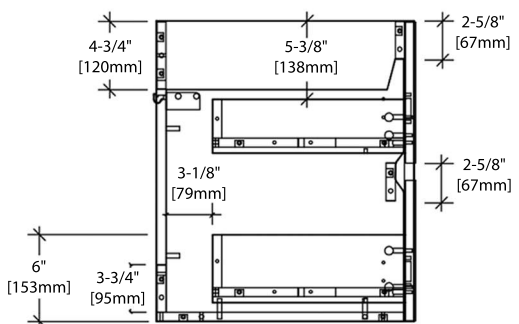

## 24" VANITY

V8016 24

SIDE VIEW

TOP VIEW

## 30" VANITY

V8016 30

SIDE VIEW

TOP VIEW

## 36" VANITY

V8016 36

SIDE VIEW

TOP VIEW

### 48" DOUBLE VANITY

V8016 48 D

SIDE VIEW

TOP VIEW