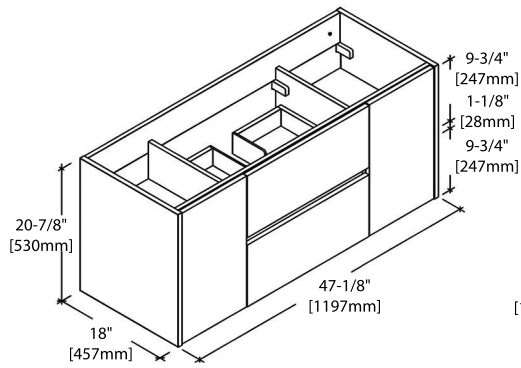

## 36" VANITY

V8016 36

SIDE VIEW

TOP VIEW

## 36" TOP-MOUNT BASIN

C04 3618 (SINGLE HOLE)

C04 3618 TH (8" WIDESPREAD)

### 48" SINGLE VANITY

V8016 48 S

SIDE VIEW

TOP VIEW

### 48" DOUBLE VANITY

V8016 48 D

SIDE VIEW

TOP VIEW