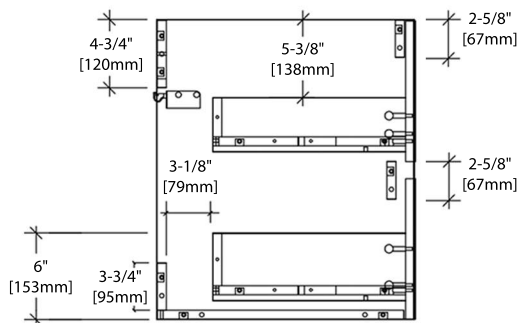

## 24" VANITY

V8016 24

SIDE VIEW

TOP VIEW

## 30" VANITY

V8016 30

SIDE VIEW

TOP VIEW

## 36" VANITY

V8016 36

SIDE VIEW

TOP VIEW

### 48" DOUBLE VANITY

V8016 48 D

SIDE VIEW

TOP VIEW