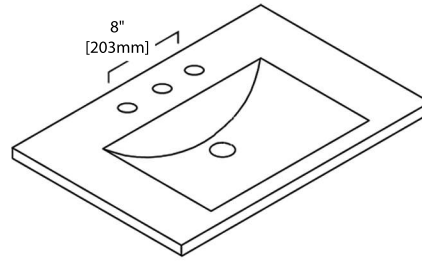

## 36" VANITY

V8016 36

SIDE VIEW

TOP VIEW

## 20" TOP-MOUNT BASIN

C04 2018 (SINGLE HOLE)

## 24" TOP-MOUNT BASIN

C04 2418 (SINGLE HOLE)

C04 2418 TH (8" WIDESPREAD)

## 30" TOP-MOUNT BASIN

C04 3018 (SINGLE HOLE)

C04 3018 TH (8" WIDESPREAD)