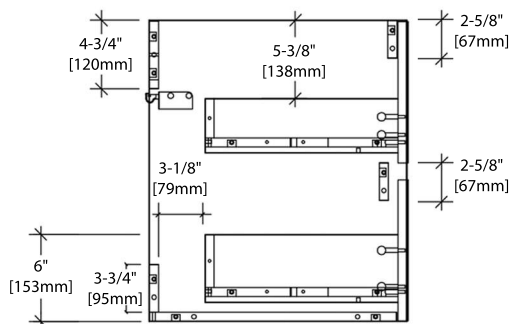

20" VANITY

TOP VIEW

24" VANITY

SIDE VIEW

TOP VIEW

30" VANITY

TOP VIEW

36" VANITY