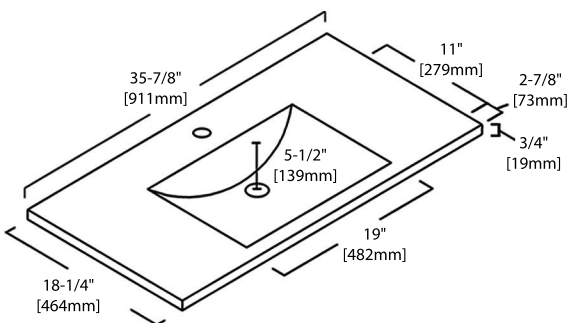

## 36" VANITY

V8016 36

SIDE VIEW

TOP VIEW

## 30" TOP-MOUNT BASIN

C04 3018 (SINGLE HOLE)

C04 3018 TH (8" WIDESPREAD)

## 36" TOP-MOUNT BASIN

C04 3618 (SINGLE HOLE)

C04 3618 TH (8" WIDESPREAD)

### 48" DOUBLE VANITY

V8016 48 D

SIDE VIEW

TOP VIEW