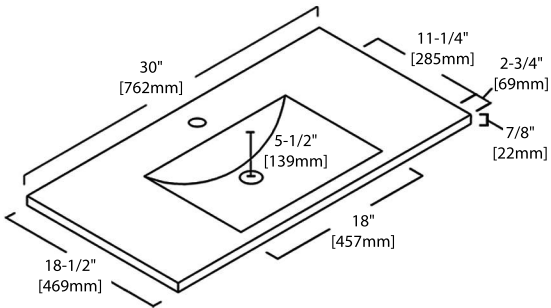

## 36" VANITY

V8016 36

SIDE VIEW

TOP VIEW

## 24" TOP-MOUNT BASIN

C04 2418 (SINGLE HOLE)

C04 2418 TH (8" WIDESPREAD)

## 30" TOP-MOUNT BASIN

C04 3018 (SINGLE HOLE)

C04 3018 TH (8" WIDESPREAD)

### 48" DOUBLE VANITY

V8016 48 D

SIDE VIEW

TOP VIEW