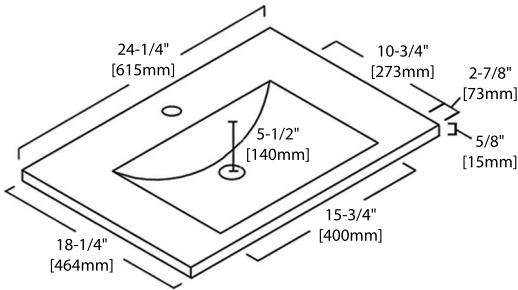

24" TOP-MOUNT BASIN

C04 2418 (SINGLE HOLE)