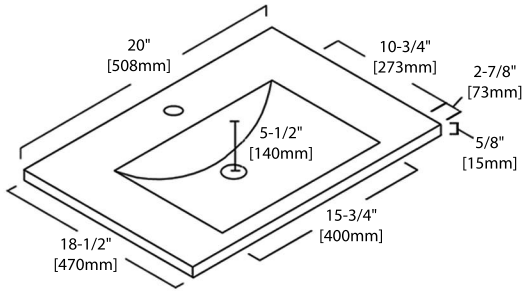

20" TOP-MOUNT BASIN

C04 2018 (SINGLE HOLE)