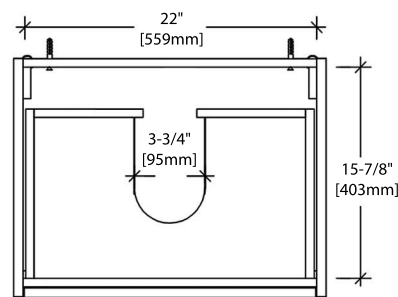

## 20" VANITY

V8016 20

SIDE VIEW

TOP VIEW

## 24" VANITY

V8016 24

SIDE VIEW

TOP VIEW

## 30" VANITY

V8016 30

SIDE VIEW

TOP VIEW

## 36" VANITY

V8016 36

SIDE VIEW

TOP VIEW