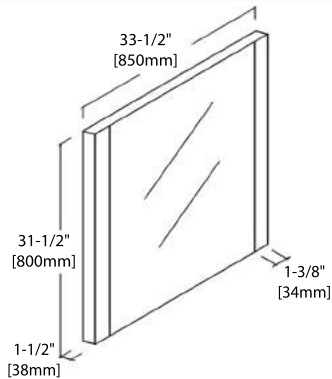

## 36" VANITY

V8016 36

SIDE VIEW

TOP VIEW

### 48" SINGLE VANITY

V8016 48 S

SIDE VIEW

TOP VIEW

### 48" DOUBLE VANITY

V8016 48 D

SIDE VIEW

TOP VIEW

MC7014 24

**30" MIRROR / MEDICINE CABINET**

M6014 30

MC7014 30

**36" MIRROR**

M6014 36

**48" MIRROR**

M6014 48