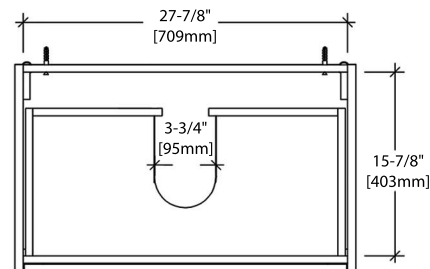

## 24" VANITY

V8016 24

SIDE VIEW

TOP VIEW

## 30" VANITY

V8016 30

SIDE VIEW

TOP VIEW

## 36" VANITY

V8016 36

SIDE VIEW

TOP VIEW

### 48" DOUBLE VANITY

V8016 48 D

SIDE VIEW

TOP VIEW