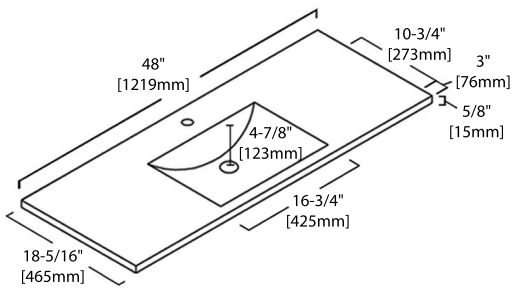

## 36" VANITY

V8016 36

SIDE VIEW

TOP VIEW

### 48" SINGLE VANITY

V8016 48 S

SIDE VIEW

TOP VIEW

### 48" DOUBLE VANITY

V8016 48 D

SIDE VIEW

TOP VIEW

### 48" SINGLE TOP-MOUNT BASIN

C04 4818 S (SINGLE HOLE)

C04 4818 STH (8" WIDESPREAD)