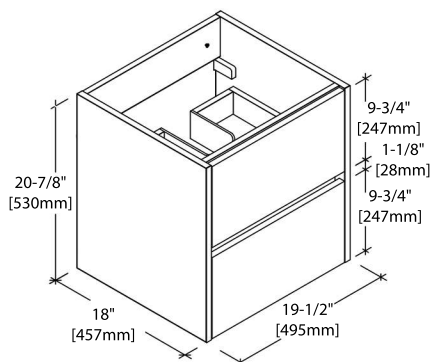

## 20" VANITY

V8016 20

SIDE VIEW

TOP VIEW

## 24" VANITY

V8016 24

SIDE VIEW

TOP VIEW

## 36" VANITY

V8016 36

SIDE VIEW

TOP VIEW

### 48" DOUBLE VANITY

V8016 48 D

SIDE VIEW

TOP VIEW