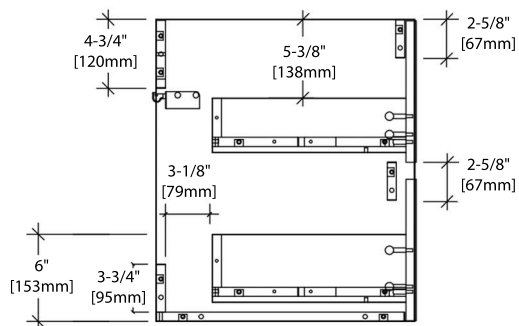

## 20" VANITY

V8016 20

SIDE VIEW

TOP VIEW

## 24" VANITY

V8016 24

SIDE VIEW

TOP VIEW

## 36" VANITY

V8016 36

SIDE VIEW

TOP VIEW

### 48" DOUBLE VANITY

V8016 48 D

SIDE VIEW

TOP VIEW