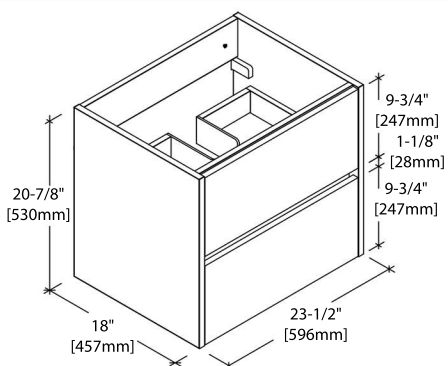

## 20" VANITY

V8016 20

SIDE VIEW

TOP VIEW

## 24" VANITY

V8016 24

SIDE VIEW

TOP VIEW

## 30" VANITY

V8016 30

SIDE VIEW

TOP VIEW

## 36" VANITY

V8016 36

SIDE VIEW

TOP VIEW