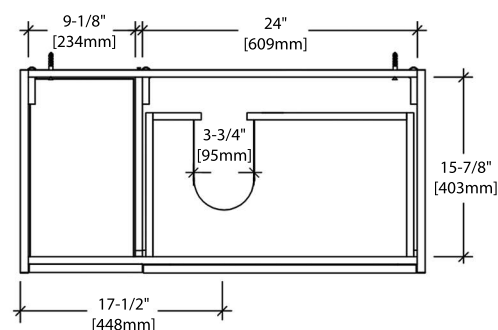

## 24" VANITY

V8016 24

SIDE VIEW

TOP VIEW

## 30" VANITY

V8016 30

SIDE VIEW

TOP VIEW

## 36" VANITY

V8016 36

SIDE VIEW

TOP VIEW

### 48" DOUBLE VANITY

V8016 48 D

SIDE VIEW

TOP VIEW