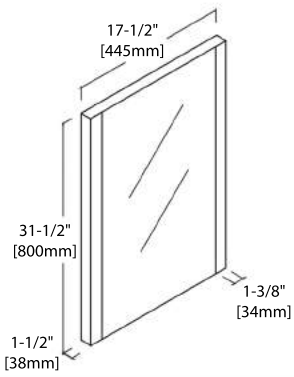

### 48" SINGLE VANITY

V8016 48 S

SIDE VIEW

TOP VIEW

### 48" DOUBLE VANITY

V8016 48 D

SIDE VIEW

TOP VIEW

### 48" DOUBLE TOP-MOUNT BASIN

C04 4818 D (SINGLE HOLE)

C04 4818 DTH (8" WIDESPREAD)

**20" MIRROR / MEDICINE CABINET**

M6014 20

MC7014 20

**24" MIRROR / MEDICINE CABINET**

M6014 24

MC7014 24

**30" MIRROR / MEDICINE CABINET**

M6014 30

MC7014 30

**36" MIRROR**

M6014 36

**48" MIRROR**

M6014 48