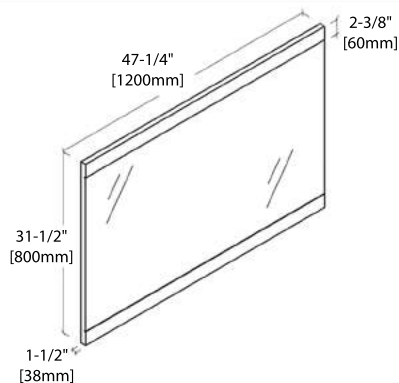

### 48" DOUBLE VANITY

V8016 48 D

SIDE VIEW

TOP VIEW

MC7014 24

**30" MIRROR / MEDICINE CABINET**

M6014 30

MC7014 30

**36" MIRROR**

M6014 36

**48" MIRROR**

M6014 48