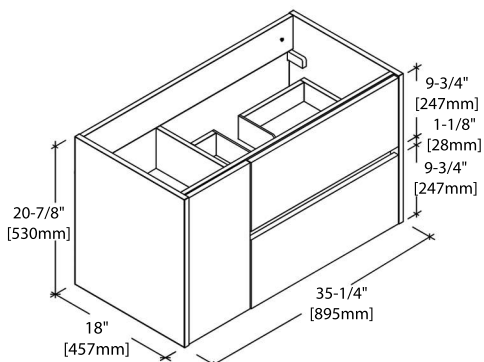

## 24" VANITY

V8016 24

SIDE VIEW

TOP VIEW

## 30" VANITY

V8016 30

SIDE VIEW

TOP VIEW

## 36" VANITY

V8016 36

SIDE VIEW

TOP VIEW

### 48" DOUBLE VANITY

V8016 48 D

SIDE VIEW

TOP VIEW