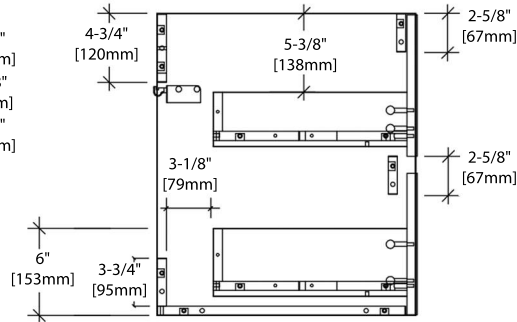

## 30" VANITY

V8016 30

SIDE VIEW

TOP VIEW

## 36" VANITY

V8016 36

SIDE VIEW

TOP VIEW

### 48" SINGLE VANITY

V8016 48 S

SIDE VIEW

TOP VIEW

### 48" DOUBLE VANITY

V8016 48 D

SIDE VIEW

TOP VIEW