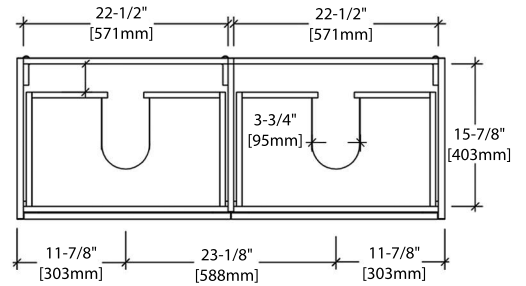

## 36" VANITY

V8016 36

SIDE VIEW

TOP VIEW

### 48" SINGLE VANITY

V8016 48 S

SIDE VIEW

TOP VIEW

### 48" DOUBLE VANITY

V8016 48 D

SIDE VIEW

TOP VIEW