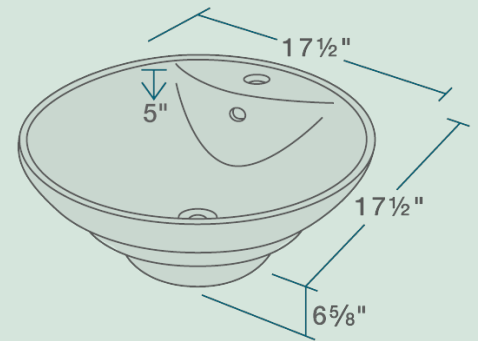

V2003-WHITE Vessel Sink

Porcelain

Our porcelain sinks are made of true vitreous china and are triple glazed to create the strongest sink you will find. All of our porcelain sinks are covered by a limited lifetime warranty. All undermount sinks come with a cardboard cutout template and mounting hardware.

17 1/2" x 17 1/2" x 6 5/8"
 Vessel Installation
 True Vitreous China
 No Hardware Needed
 Limited Lifetime Warranty

Accessories

*Accessories not included

UPC: 841412126939

Features

| Vessel Installation | 21" Minimum Cabinet Size | True Vitreous China | No Hardware Needed | Limited Lifetime Warranty | One Bowl |
|---------------------|--------------------------|---------------------|--------------------|---------------------------|----------|
| | | | | | |
| | | | | | |