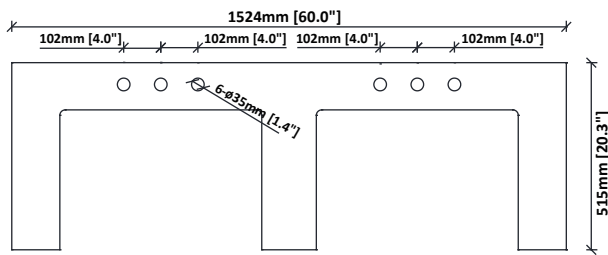

Mina 60 Cabinet Installation Instruction

DIMENSIONS

WARNING !

In the hole on the wall, please be sure to be careful to avoid the internal cables and pipelines.

MATERIALS & TOOLS

Safety glasses, Pencil, Level, Tape measure, Stud Finder, Assorted screwdrivers, Assorted Wrenches, Drill, Screw gun, Caulking gun, Hammer, Screws, Nail anchors/Molly screws.