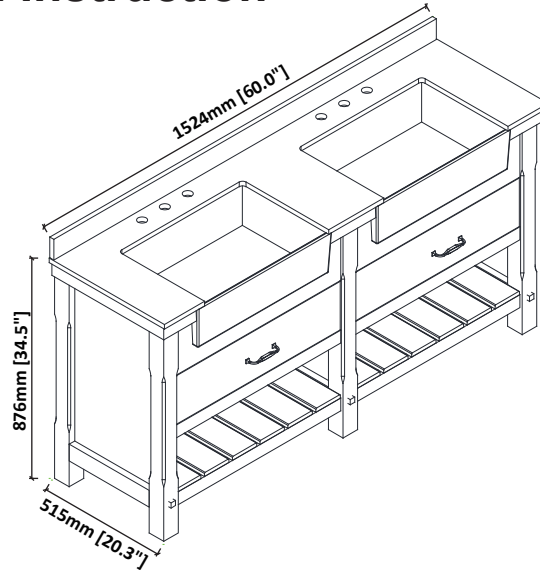

Mina 60 Cabinet Installation Instruction

DIMENSIONS

WARNING !

In the hole on the wall, please be sure to be careful to avoid the internal cables and pipelines.

MATERIALS & TOOLS

Safety glasses, Pencil, Level, Tape measure, Stud Finder, Assorted screwdrivers, Assorted Wrenches, Drill, Screw gun, Caulking gun, Hammer, Screws, Nail anchors/Molly screws.