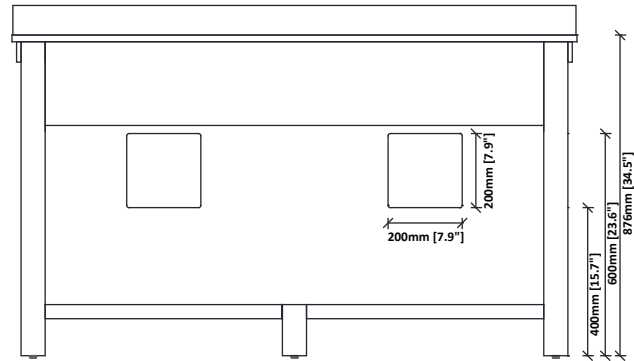

Mina 60 Cabinet Installation Instruction

DIMENSIONS

WARNING !

In the hole on the wall, please be sure to be careful to avoid the internal cables and pipelines.

MATERIALS & TOOLS

Safety glasses, Pencil, Level, Tape measure, Stud Finder, Assorted screwdrivers, Assorted Wrenches, Drill, Screw gun, Caulking gun, Hammer, Screws, Nail anchors/Molly screws.