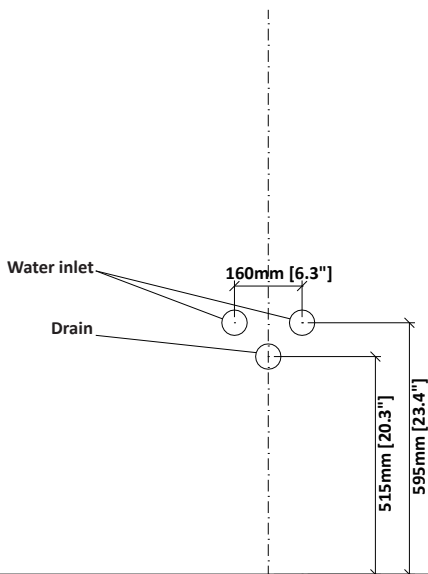

Mina 60 Cabinet Installation Instruction

DIMENSIONS

WARNING !

In the hole on the wall, please be sure to be careful to avoid the internal cables and pipelines.

MATERIALS & TOOLS

Safety glasses, Pencil, Level, Tape measure, Stud Finder, Assorted screwdrivers, Assorted Wrenches, Drill, Screw gun, Caulking gun, Hammer, Screws, Nail anchors/Molly screws.