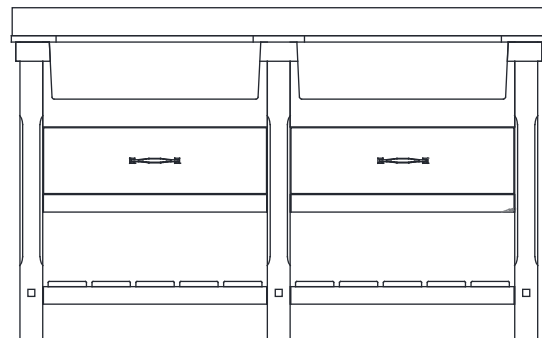

Mina 60 Cabinet Installation Instruction

DIMENSIONS

WARNING !

In the hole on the wall, please be sure to be careful to avoid the internal cables and pipelines.

MATERIALS & TOOLS

Safety glasses, Pencil, Level, Tape measure, Stud Finder, Assorted screwdrivers, Assorted Wrenches, Drill, Screw gun, Caulking gun, Hammer, Screws, Nail anchors/Molly screws.