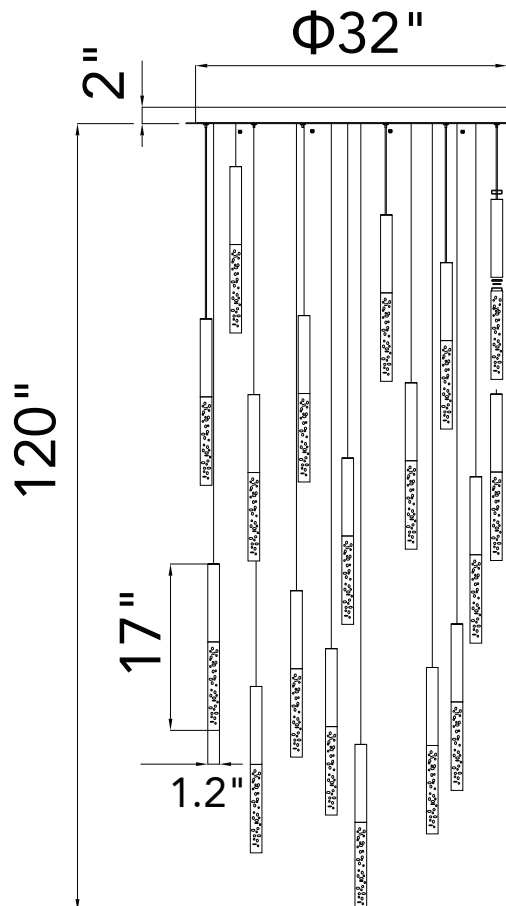

PROJECT: _____

FIXTURE TYPE: _____

LOCATION: _____

CONTACT/PHONE: _____

Item	1703P32-45-101
Collection	DRAGONSWATCH
Finish	Black
Acrylic	Clear Bubble
Crystal	-----
Input	120V AC,60HZ,AC

Shade	-----
Length/Dia.	32"
Width/Ext.	-----
Height	-----
Maximum	120"
Lumens	1300

Light Source	LED
Bulb Info.	25W
Included	-----
Dimmable	Yes
Color	3000K
Weight	