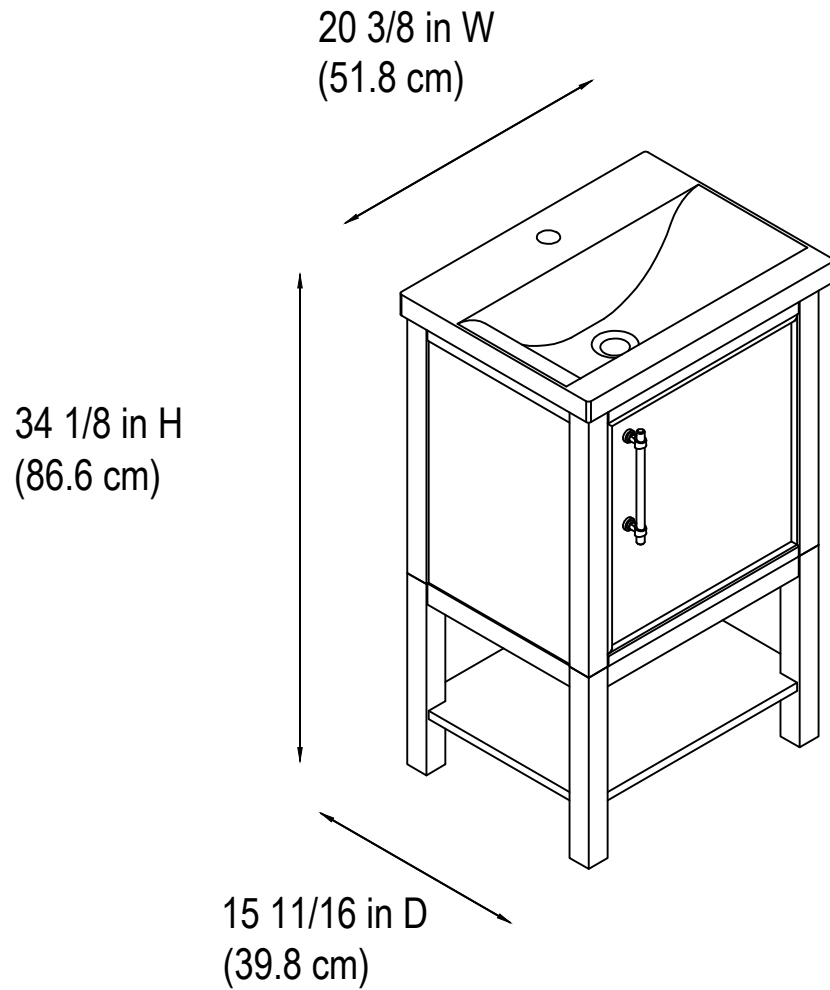

20" Bathroom Vanity

20 3/8 in. W x 15 11/16 in.D x 34 1/8 in.H
(51.8 cm x 39.8 cm x 86.6 cm)

Top View

Back View