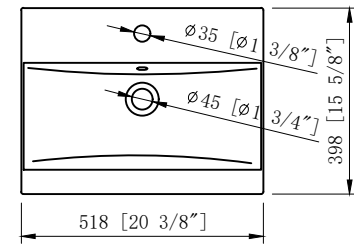

20" Bathroom Vanity

20 3/8 in. W x 15 11/16 in.D x 34 1/8 in.H
(51.8 cm x 39.8 cm x 86.6 cm)

Top View

Back View