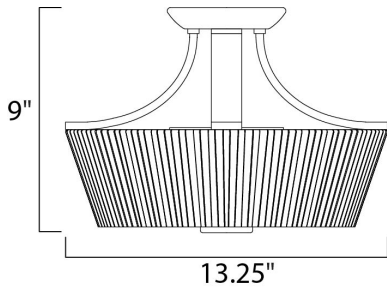

PRODUCT DESCRIPTION

The classic Finesse collection features sweeping oval tube arms that transition to sculptured fonts. The pleated glass shade in Dusty White or Frost shed a warm diffused light. The body is finished in Satin Nickel or Oil Rubbed Bronze.

MEASUREMENTS

DIMENSION : 13.25" L x 13.25" W x 9" H
 HANGING WEIGHT : 5.82 lb

LAMPING

INPUT VOLTAGE : 120V
 BULB : 3 x 60W Incandescent E26 Medium , 180W Total
 BULB INCLUDED : (Not Included)
 DIMMABLE : Yes