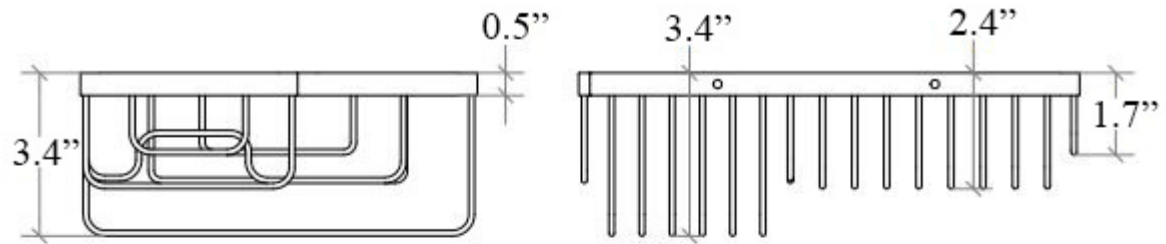

Product Specs Sheets

Collection
Filo

Model |
Filo 50013

Dimensions Metric

1 inch = 2.54 cm
1 inch = 25.4 mm

WS[®]
BATH
COLLECTIONS

1051 Lea Drive - Collegeville, PA 19426
Tel. 215 513 9400 - Fax 610 831 0215
www.ws bathcollections.com - info@ws bathcollections.com