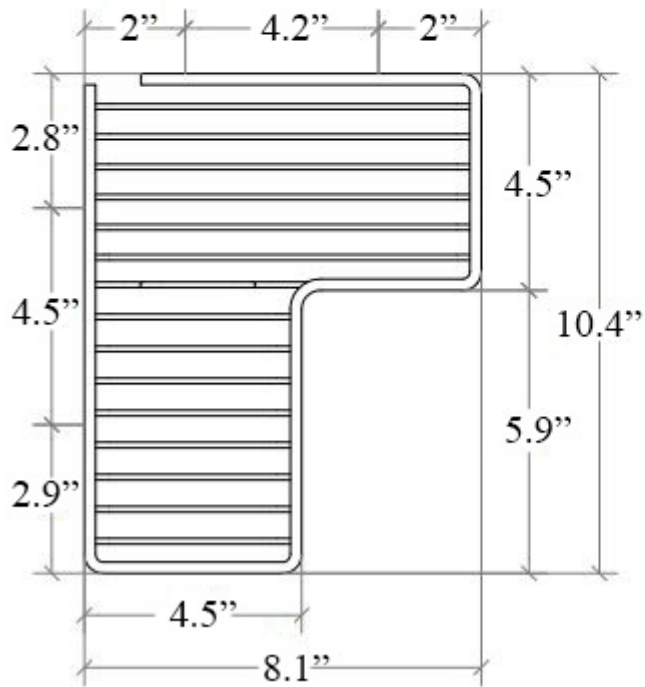

Product Specs Sheets

Collection
Filo

Model |
Filo 50013

Dimensions Metric

1 inch = 2.54 cm
1 inch = 25.4 mm

WS[®]
BATH
COLLECTIONS

1051 Lea Drive - Collegeville, PA 19426
Tel. 215 513 9400 - Fax 610 831 0215
www.ws bathcollections.com - info@ws bathcollections.com