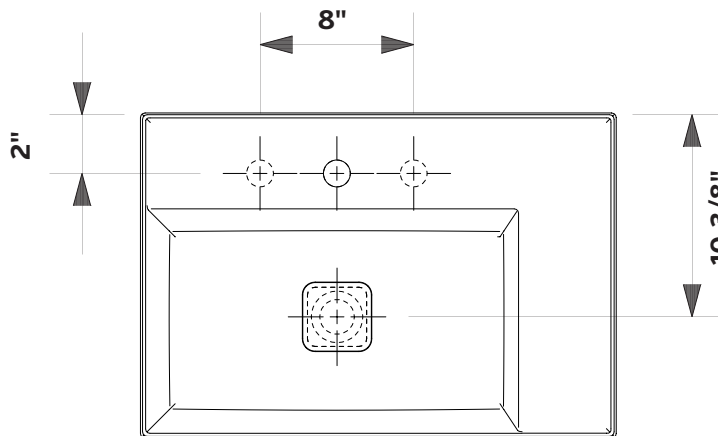

#1263-WH-1 Shown

Elevate Vessel Sink

#1263 | 24 3/8" x 16 3/4" x 5 1/8"

Cheviot Products fireclay lavatories are finely crafted for outstanding beauty and practicality. Fired onto each sink is a fine glaze of powdered glass to ensure a lifetime of durability, ease of cleaning, and resistance to bacteria and other microbes.

Construction
Fireclay

Drillings
Single Faucet Hole
8" Faucet Hole

No overflow hole. #5297
Umbrella Drain must be use

Colours
Gloss White, Graphite, Matte
Gray, Matte White

Note
Rough-in dimensions may
vary +/- 1/2" and are subject
to change. No responsibility is
assumed by Cheviot Products
Inc. One Year Limited Warranty
against manufacturer's defects.