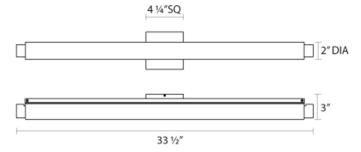

Project:

Tubo Slim LED Bath Bar Spec Sheet

SKU: 2432.13-DT Learn more at:
<https://sonnemanlight.com/tubo-slim-led-bath-bar>

Description: **Elegantly slender tubular glass LED bath bar and sconce lighting system.** Available with custom end trims, in a choice of finishes and sizes. Also available as a [Sconce](#) and [Panel Sconce](#).

Type #:

Dimensions

Height:	4.25"
Width:	33.5"
Extends:	3"
Minimum Extension:	3"
Maximum Extension:	3"
Size:	32"
Canopy/Backplate/Base Depth:	4.25
Canopy/Backplate/Base Height:	4.25

Electrical Specs

Bulb(s) Included?:	Yes
Bulb 1 Type:	Integral LED
Input Voltage:	120VAC
Wattage:	21
Initial Lumens:	1440
Delivered Lumens:	1095
Color Temperature:	3000K
CRI:	90
Power Supply Type:	Transformer
Power Supply Quantity:	1
Power Supply Location:	Outlet Box
Dimming Type:	ELV
Bulb Max Wattage:	21

Installation

Installation:	Licensed electrician required
Installation Orientation:	Any Orientation

Shipping

Carton 1 L x W x H:	36" X 7" X 7"
Carton 1 Gross Weight:	4 LBS
Fixture Weight:	4

Shade

Shade 1 Material:	Tubular Etched Glass
-------------------	----------------------