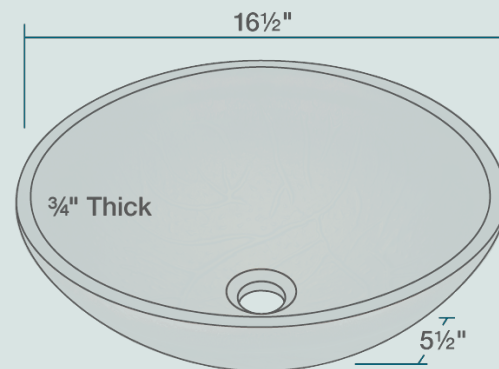

16 1/2" x 16 1/2" x 5 1/2"
Tempered Glass
Limited Lifetime Warranty
Painted Glass

Accessories

*Accessories not included

UPC: 817299010272

Features

| Vessel Installation | 18" Minimum Cabinet Size | 3/4" Thick | Tempered Glass | Limited Lifetime Warranty | One Bowl |
|---------------------|--------------------------|------------|----------------|---------------------------|----------|
| | | | | | |
| | | | | | |