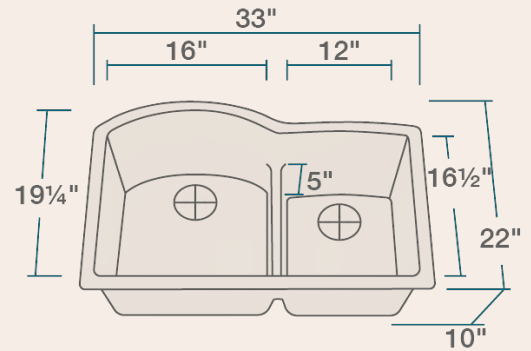

33" x 22" x 10 1/2"
 Undermount Installation
 Made with 80% Quartz, 20% Acrylic
 All-Natural Materials - Eco-Friendly and Recyclable
 Offset Drain
 Heat Resistant to 550 Degrees
 Stain Resistant
 Scratch Resistant
 Multiple Colors Available
 Installation Hardware Included
 Limited Lifetime Warranty
 Low-Divide Center

Accessories

*Accessories not included

Available Colors

Features

Undermount Installation 	33" Minimum Cabinet Size 	80% Quartz 20% Acrylic 	Heat Resistant 	Stain Resistant 	Scratch Resistant
Multiple Colors Available 	Cutout Template 	Hardware Included 	Limited Lifetime Warranty 	Two Bowls, Offset 	