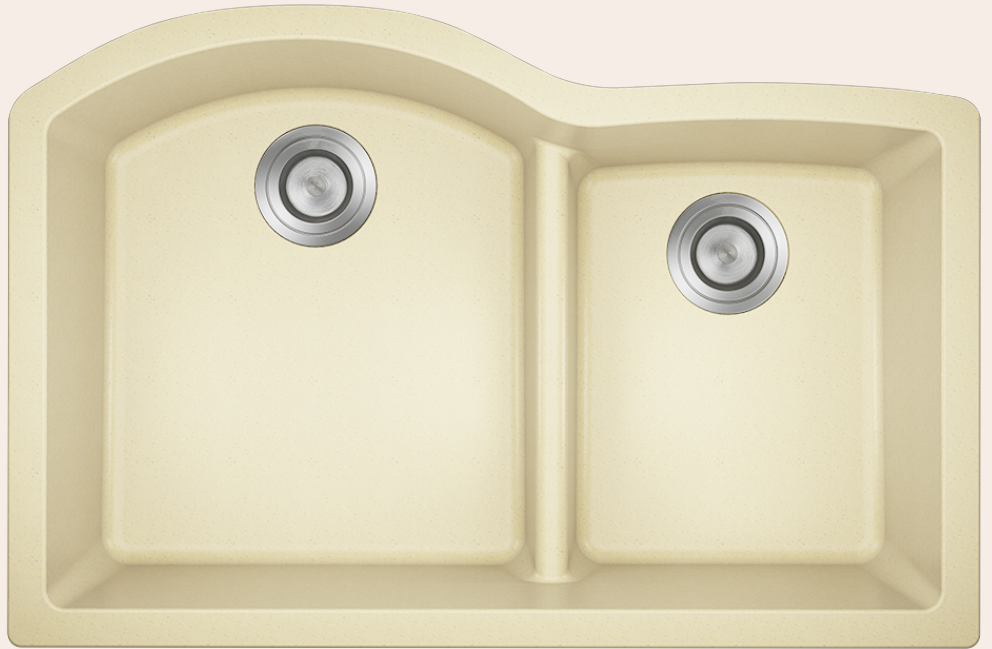

811-BEIGE Offset Low-Divide Undermount Sink

Quartz Granite

Our Quartz Granite sinks come in six colors to match any countertop: black, silver, mocha, slate, beige, and white. They are made with 80% Quartz and 20% Acrylic and have a non-porous surface that gives the sink antibacterial properties. They are extremely scratch resistant, can withstand temperatures up to 550 Degrees, and are unaffected by household acids and cleaners. They are also completely stain resistant.

33" x 22" x 10 1/2"
 Undermount Installation
 Made with 80% Quartz, 20% Acrylic
 All-Natural Materials - Eco-Friendly and Recyclable
 Offset Drain
 Heat Resistant to 550 Degrees
 Stain Resistant
 Scratch Resistant
 Multiple Colors Available
 Installation Hardware Included
 Limited Lifetime Warranty
 Low-Divide Center

Accessories

*Accessories not included

Available Colors

Features

Undermount Installation 	33" Minimum Cabinet Size 	80% Quartz 20% Acrylic 	Heat Resistant 	Stain Resistant 	Scratch Resistant
Multiple Colors Available 	Cutout Template 	Hardware Included 	Limited Lifetime Warranty 	Two Bowls, Offset 	