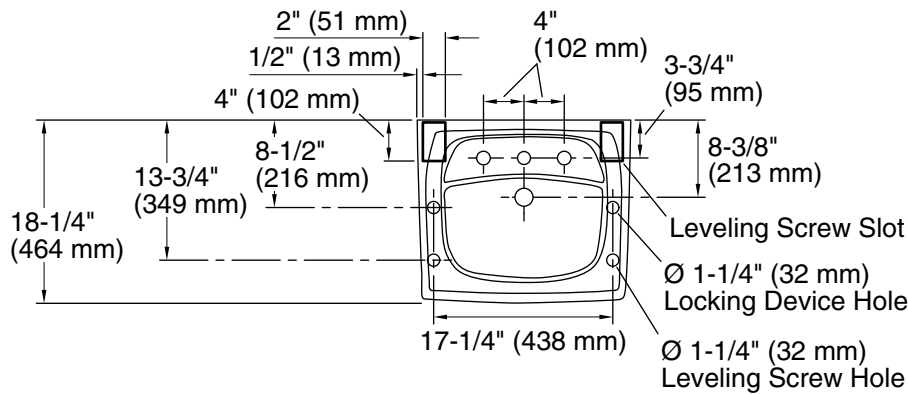

Features

- Made from premium materials that withstand high-volume usage.
- 21-1/4" (540 mm) x 18-1/8" (460 mm).
- Faucet not included.
- Includes wall hanger.
- Drilled for concealed arm carrier.

Material

Color	Code	Description
	0	White
	96	Biscuit
	47	Almond
	7	Black Black™

Technical Information

All product dimensions are nominal.

Bowl configuration: Single
 Installation: Wall-mount
 Bowl area (Center): Length: 16" (406 mm)
 Width: 10" (254 mm)
 With overflow: Yes
 Water depth: 3-1/8" (79 mm)

Number of deck holes: 3
 Faucet hole spacing: 8" (203 mm)
 Faucet hole(s): 1-3/8" (35 mm)
 Soap/Lotion hole: 1-1/4" (32 mm)
 Drain hole: 1-3/4" (44 mm)

Notes

Install this product according to the installation instructions.