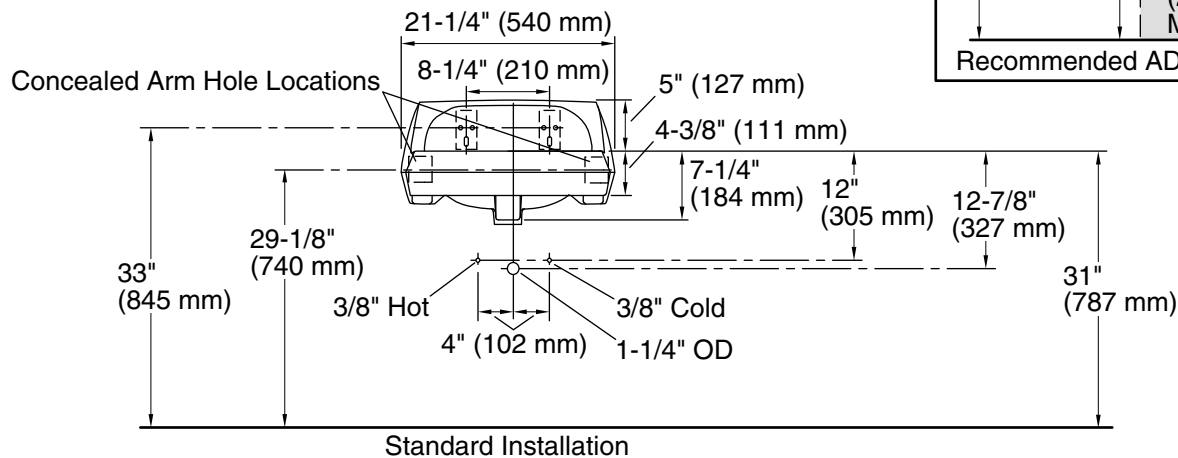

Features

- Made from premium materials that withstand high-volume usage.
- 21-1/4" (540 mm) x 18-1/8" (460 mm).
- Faucet not included.
- Includes wall hanger.
- Drilled for concealed arm carrier.

Material

Color	Code	Description
	0	White
	96	Biscuit
	47	Almond
	7	Black Black™

Technical Information

All product dimensions are nominal.

Bowl configuration: Single
 Installation: Wall-mount
 Bowl area (Center): Length: 16" (406 mm)
 Width: 10" (254 mm)
 With overflow: Yes
 Water depth: 3-1/8" (79 mm)

Number of deck holes: 3
 Faucet hole spacing: 8" (203 mm)
 Faucet hole(s): 1-3/8" (35 mm)
 Soap/Lotion hole: 1-1/4" (32 mm)
 Drain hole: 1-3/4" (44 mm)

Notes

Install this product according to the installation instructions.