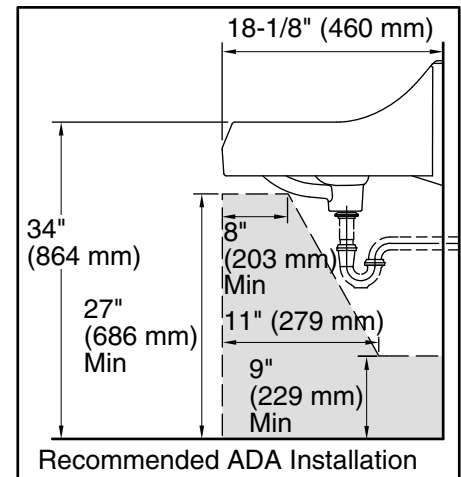

Features

- Made from premium materials that withstand high-volume usage.
- 21-1/4" (540 mm) x 18-1/8" (460 mm).
- Faucet not included.
- Includes wall hanger.
- Drilled for concealed arm carrier.

Material

Color	Code	Description
	0	White
	96	Biscuit
	47	Almond
	7	Black Black™

Technical Information

All product dimensions are nominal.

Bowl configuration: Single
 Installation: Wall-mount
 Bowl area (Center): Length: 16" (406 mm)
 Width: 10" (254 mm)
 With overflow: Yes
 Water depth: 3-1/8" (79 mm)

Number of deck holes: 3
 Faucet hole spacing: 8" (203 mm)
 Faucet hole(s): 1-3/8" (35 mm)
 Soap/Lotion hole: 1-1/4" (32 mm)
 Drain hole: 1-3/4" (44 mm)

Notes

Install this product according to the installation instructions.