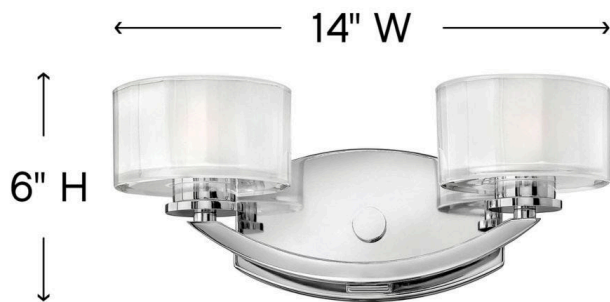

MERIDIAN

5592CM

TWO LIGHT VANITY

Meridian features minimal transitional styling with clean lines and low-profile faceted ½" thick glass. Overscaled barrel knob detailing completes this simplistic design.

DETAILS	
FINISH:	Chrome
MATERIAL:	Metal
GLASS:	Thick Faceted Clear Inside Etched

DIMENSIONS	
WIDTH:	14"
HEIGHT:	6"
WEIGHT:	6lb
BACK PLATE:	8"W X 4.5"H
EXTENSION:	6.3"
TOP TO OUTLET:	3.75"

LIGHT SOURCE	
LIGHT SOURCE:	Socket
WATTAGE:	2-60w G-9 *Included
VOLTAGE:	120v

SHIPPING	
CARTON LENGTH:	15.3
CARTON WIDTH:	8.3
CARTON HEIGHT:	8.5
CARTON WEIGHT:	8

PRODUCT DETAILS:

- Suitable for use in damp locations as defined by NEC and CEC. Meets United States UL Underwriters Laboratories & CSA Canadian Standards Association Product Safety Standards
- Merging the best of traditional and modern elements, with a sophisticated and streamlined look
- Sparkling chrome with reflective finish