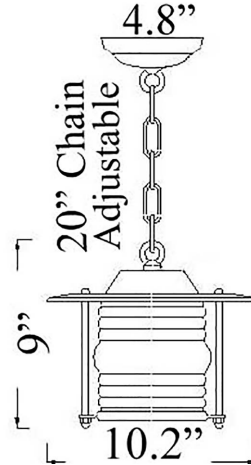

## C-4: HANGING PATIO LIGHT

Interior / Exterior (Covered) Residential & Commercial Use

Max Wattage:

100w LED , Incandescent Bulb ;  
Medium Base (E26) Socket, Dimmable (GU-24 also available)

Glass: Clear Standard (Frosted +\$30)

Mounting: 4.8" Mounting Plate attaches to standard box. 20" of chain is provided, more available upon Request. All Install Hardware Provided.

Options: Flush Mount (C-4F), Pendant (C-4ARM), Pole (C-4TUB) and Wall Mounts Available