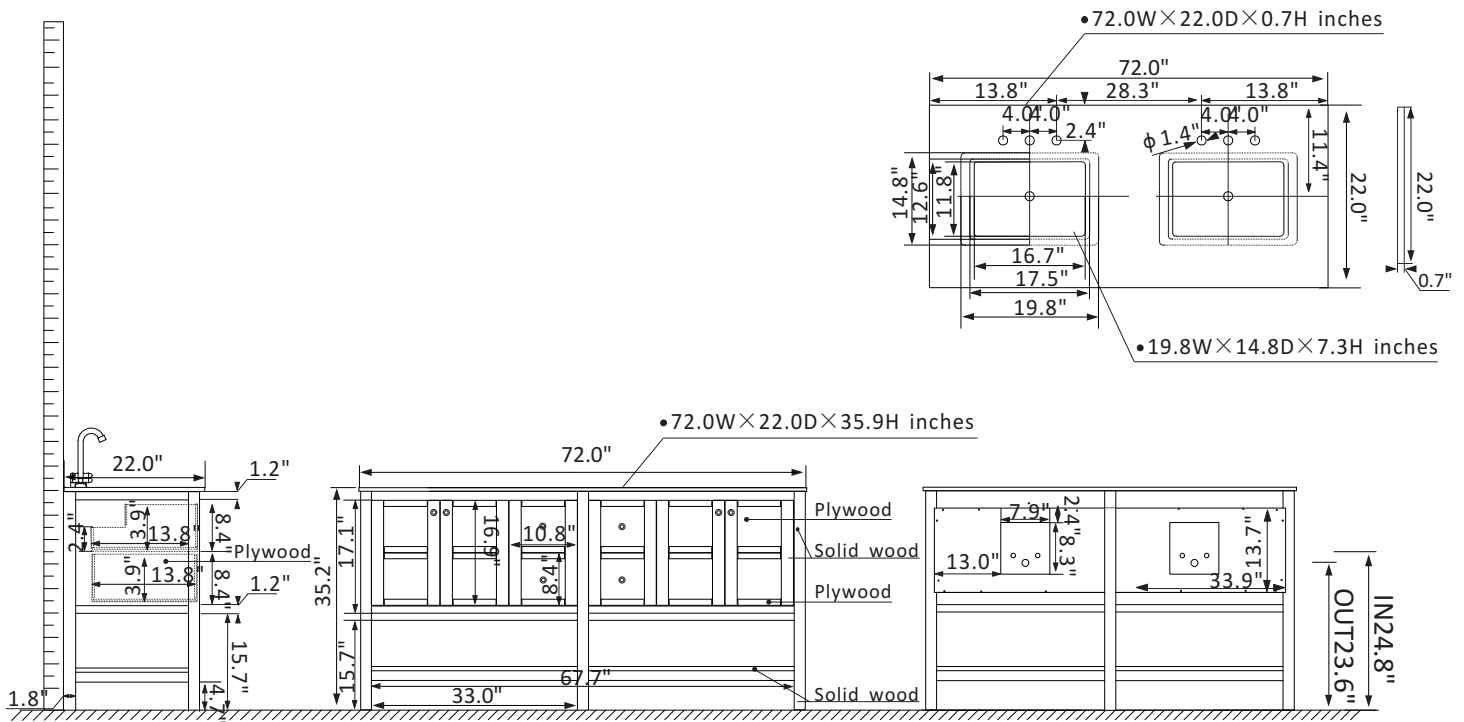

Vinnova Florence Vanity Collection 713072-WH-CA-NM

Features

- Lends eclectic flair to any bathroom decor
- Sturdy solid-oak/wood veneer construction
- Ample space for toiletries
- Available in Espresso, Grey and White finish
- Double Rectangular Under-Mount Sinks
- Beautiful satin nickel-finish hardware
- Four Soft-Closing Drawers and Four Soft-closing doors
- Easy plumbing and faucet installation*

* Does not include faucet, drain assembly, backsplash or P-trap

VINNOVA
FASHION BATHROOM LIFE