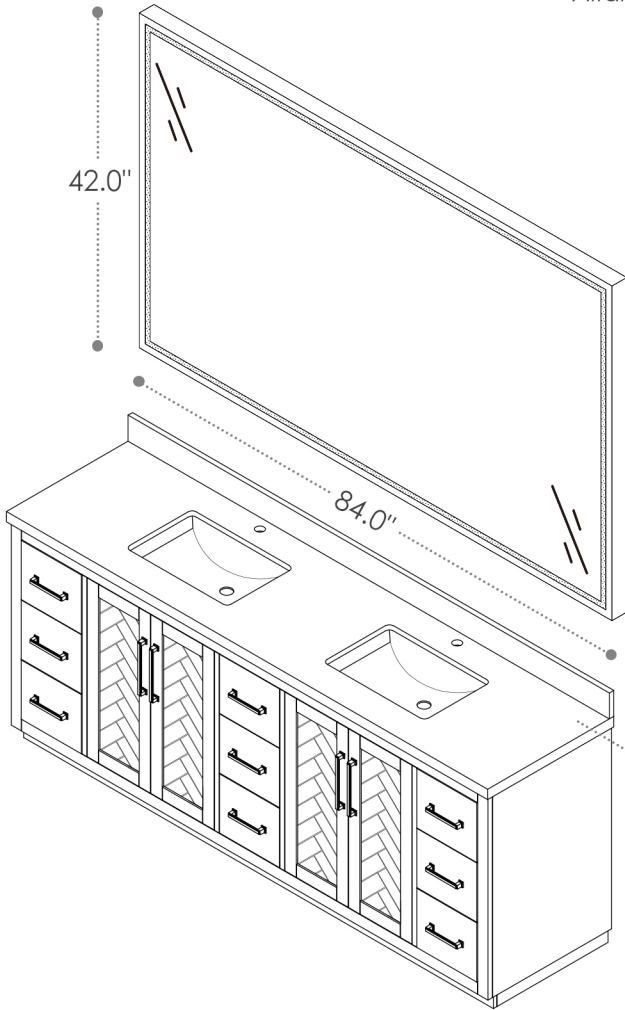

## Anais

84"W x 22"D

Bathroom Vanity

84"W×22"D×34"H inches

## INSTALLATION SPECIFICATION

Item#	565084		
Color	Light Brown		
Overall Dimension	84 in W x 22 in D x 34 in H		
Vanity Material	Solid fir wood, and long-lasting plywood		
Countertop Material	Engineered Stone - Grain White		
Number of Drawer(s)	5 soft-closing drawers and 2 two-in-one large drawers		
Number of Door(s)	4 soft-closing doors		
Hardware Finish	Zinc Alloy Matte Black	Shape	Rectangular
Top Thickness	1.6 inch	Installation Type	Freestanding
Assembly Required	Yes	Backsplash Height	4 inch
Faucet Hole Spacing(in.)	Single Hole	Sink	Double Undermount Sink

All measurements are approximate. Measurements may vary +/-1/2".  
Note : Does not include faucet, drain assembly, sidesplash, or P-trap.