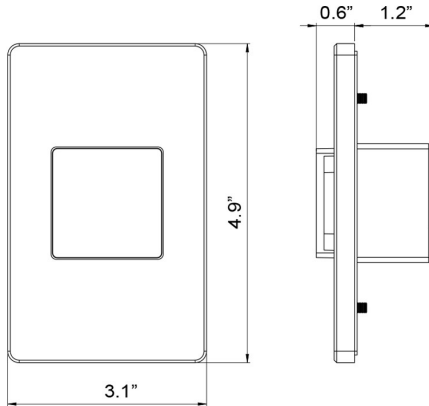

30288, 3.3W LED INWALL

PRODUCT DETAILS

No.	:	30288-010
Product Color	:	WHITE
Shade / Accent Colour	:	CLEAR
Width	:	3"
Height	:	5"
Ext	:	1.75"
Weight	:	0.5lbs

LIGHT SOURCE DETAILS

Light Source Type	:	INTEGRATED LED
Input Voltage	:	120V
Bulb Voltage	:	120V
Socket Type	:	LED
Total Wattage	:	3W
Total Lumen	:	120lm
Kelvin	:	3000K
CRI	:	80

Options Available

ITEM NO.	FINISH	SHADE
30288-010	WHITE	CLEAR

TECHNICAL DETAILS

Driver	:	Electronic driver 120V 50/60Hz
Adjustable Lamp Head	:	No
IP Rating	:	54
Location	:	WET
Approval	:	
Title 24	:	Yes

PROJECT INFORMATION