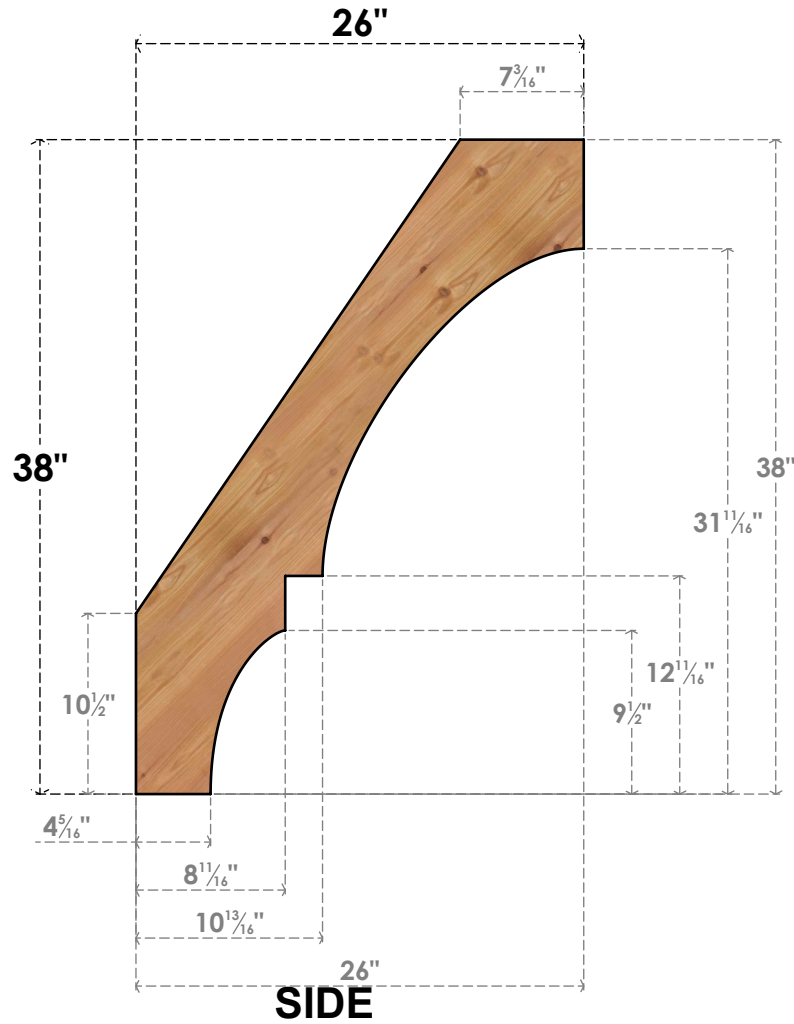

BRC04X26X38BOA00SWR

3 1/2"W X 26"D X 38"H BALBOA SMOOTH BRACE, WESTERN RED CEDAR

EKENA MILLWORK
 2300 WEST MAIN ST.
 CLARKSVILLE, TX 75426
 TOLL FREE: 866-607-0453
 WWW.EKENAMILLWORK.COM

NOTES

1. INSTALLATION TO BE COMPLETED IN ACCORDANCE WITH MANUFACTURER'S SPECIFICATIONS.
2. DRAWING MAY NOT BE TO SCALE
3. THIS DRAWING IS INTENDED FOR DESIGN AND PLANNING PURPOSES ONLY.
4. ALL INFORMATION CONTAINED HEREIN WAS CURRENT AT THE TIME OF DEVELOPMENT BUT MUST BE REVIEWED AND APPROVED BY THE PRODUCT MANUFACTURER TO BE CONSIDERED ACCURATE.
5. PRODUCTS ARE NOT KILN DRIED. THIS ITEM IS UNIQUE AND WILL CONTAIN THE NATURAL VARIATIONS THAT THE WOOD SPECIES OFFERS. THIS MAY RESULT IN VARIATIONS UP TO 1/4"