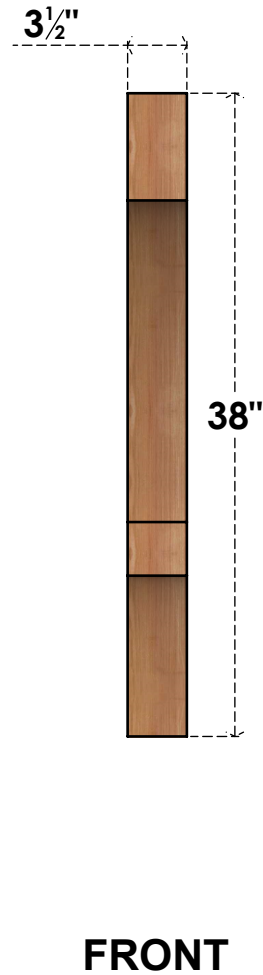

BRC04X26X38BOA00SWR

3 1/2"W X 26"D X 38"H BALBOA SMOOTH BRACE, WESTERN RED CEDAR

EKENA MILLWORK
 2300 WEST MAIN ST.
 CLARKSVILLE, TX 75426
 TOLL FREE: 866-607-0453
 WWW.EKENAMILLWORK.COM

NOTES

1. INSTALLATION TO BE COMPLETED IN ACCORDANCE WITH MANUFACTURER'S SPECIFICATIONS.
2. DRAWING MAY NOT BE TO SCALE
3. THIS DRAWING IS INTENDED FOR DESIGN AND PLANNING PURPOSES ONLY.
4. ALL INFORMATION CONTAINED HEREIN WAS CURRENT AT THE TIME OF DEVELOPMENT BUT MUST BE REVIEWED AND APPROVED BY THE PRODUCT MANUFACTURER TO BE CONSIDERED ACCURATE.
5. PRODUCTS ARE NOT KILN DRIED. THIS ITEM IS UNIQUE AND WILL CONTAIN THE NATURAL VARIATIONS THAT THE WOOD SPECIES OFFERS. THIS MAY RESULT IN VARIATIONS UP TO 1/4"