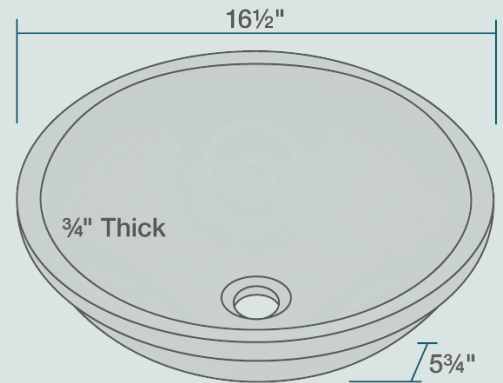

16 1/2" x 16 1/2" x 5 3/4"
Tempered Glass
Limited Lifetime Warranty
Painted Glass

Accessories

*Accessories not included

UPC: 817299010197

Features

Vessel Installation	18" Minimum Cabinet Size	3/4" Thick	Tempered Glass	Limited Lifetime Warranty	One Bowl