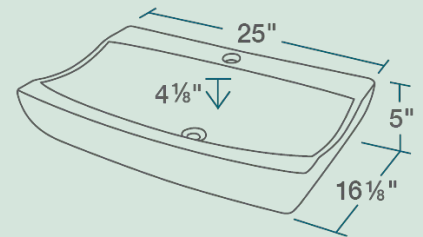

25" x 16 1/8" x 5"
 Vessel Installation
 True Vitreous China
 No Hardware Needed
 Limited Lifetime Warranty

Accessories

*Accessories not included

Available Colors

Features

Vessel Installation	27" Minimum Cabinet Size	True Vitreous China	No Hardware Needed	Limited Lifetime Warranty	One Bowl