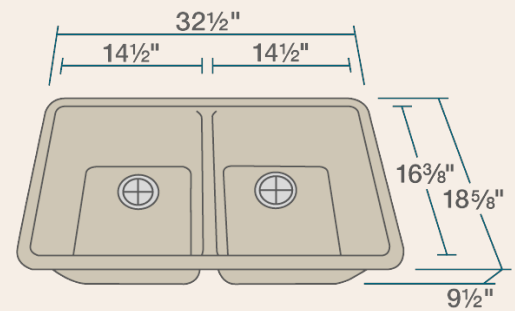

32 1/2" x 18 5/8" x 9 1/2"
Undermount Installation
Made with 80% Quartz, 20% Acrylic
All-Natural Materials - Eco-Friendly and Recyclable
Offset Drain
Heat Resistant to 550 Degrees
Stain Resistant
Scratch Resistant
Multiple Colors Available
Installation Hardware Included
Limited Lifetime Warranty
Acrylic Provides Sound Dampening - No Pads Needed

Accessories

*Accessories not included

Available Colors

Features

Undermount Installation 	33" Minimum Cabinet Size 	80% Quartz 20% Acrylic 	Heat Resistant 	Stain Resistant 	Scratch Resistant
Multiple Colors Available 	Cutout Template 	Hardware Included 	cUPC Certified 	Limited Lifetime Warranty 	Two Bowls, Equal