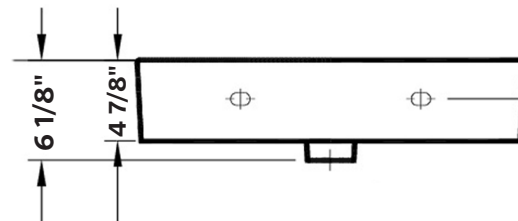

#1293-WH-1 Shown

NUO 2 Vessel Sink

#1293 | 23 5/8" x 14" x 4 7/8"

Cheviot Products fireclay lavatories are finely crafted for outstanding beauty and practicality. Fired onto each sink is a fine glaze of powdered glass to ensure a lifetime of durability, ease of cleaning, and resistance to bacteria and other microbes.

Construction
Fireclay

Drillings
Single Faucet Hole
8" Faucet Hole

With overflow hole

Colours
Gloss White

Note
Rough-in dimensions may vary +/- 1/2" and are subject to change. No responsibility is assumed by Cheviot Products Inc. One Year Limited Warranty against manufacturer's defects.