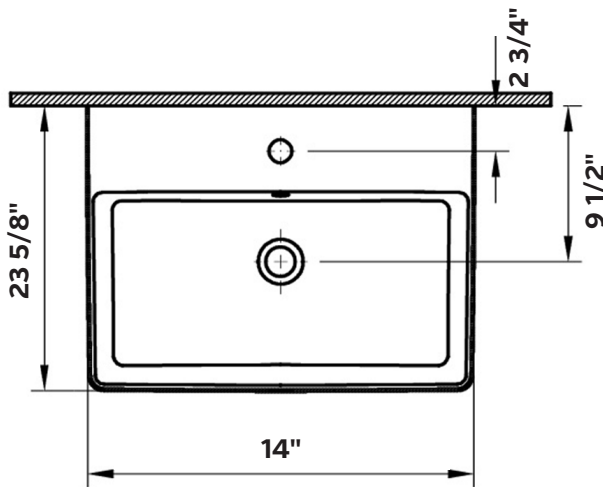

#1293-WH-1 Shown

NUO 2 Vessel Sink

#1293 | 23 5/8" x 14" x 4 7/8"

Cheviot Products fireclay lavatories are finely crafted for outstanding beauty and practicality. Fired onto each sink is a fine glaze of powdered glass to ensure a lifetime of durability, ease of cleaning, and resistance to bacteria and other microbes.

Construction
Fireclay

Drillings
Single Faucet Hole
8" Faucet Hole

With overflow hole

Colours
Gloss White

Note
Rough-in dimensions may vary +/- 1/2" and are subject to change. No responsibility is assumed by Cheviot Products Inc. One Year Limited Warranty against manufacturer's defects.