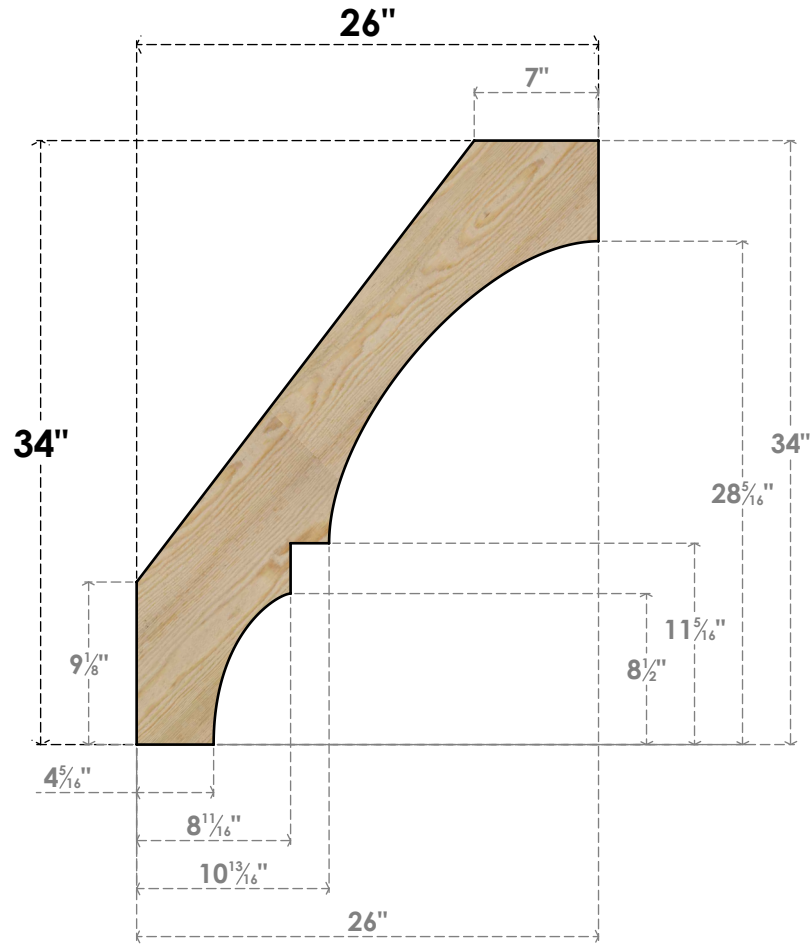

# BRC04X26X34BOA00RDF

4"W X 26"D X 34"H BALBOA ROUGH SAWN BRACE, DOUGLAS FIR

**SIDE**

**FRONT**

EKENA MILLWORK  
 2300 WEST MAIN ST.  
 CLARKSVILLE, TX 75426  
 TOLL FREE: 866-607-0453  
 WWW.EKENAMILLWORK.COM

**NOTES**

1. INSTALLATION TO BE COMPLETED IN ACCORDANCE WITH MANUFACTURER'S SPECIFICATIONS.
2. DRAWING MAY NOT BE TO SCALE
3. THIS DRAWING IS INTENDED FOR DESIGN AND PLANNING PURPOSES ONLY.
4. ALL INFORMATION CONTAINED HEREIN WAS CURRENT AT THE TIME OF DEVELOPMENT BUT MUST BE REVIEWED AND APPROVED BY THE PRODUCT MANUFACTURER TO BE CONSIDERED ACCURATE.
5. PRODUCTS ARE NOT KILN DRIED. THIS ITEM IS UNIQUE AND WILL CONTAIN THE NATURAL VARIATIONS THAT THE WOOD SPECIES OFFERS. THIS MAY RESULT IN VARIATIONS UP TO 1/4"