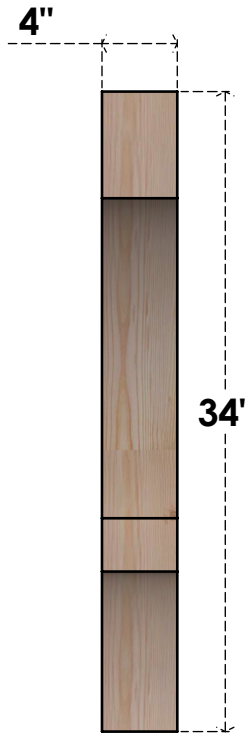

# BRC04X26X34BOA00RDF

4"W X 26"D X 34"H BALBOA ROUGH SAWN BRACE, DOUGLAS FIR

**SIDE**

**FRONT**

EKENA MILLWORK  
 2300 WEST MAIN ST.  
 CLARKSVILLE, TX 75426  
 TOLL FREE: 866-607-0453  
 WWW.EKENAMILLWORK.COM

**NOTES**

1. INSTALLATION TO BE COMPLETED IN ACCORDANCE WITH MANUFACTURER'S SPECIFICATIONS.
2. DRAWING MAY NOT BE TO SCALE
3. THIS DRAWING IS INTENDED FOR DESIGN AND PLANNING PURPOSES ONLY.
4. ALL INFORMATION CONTAINED HEREIN WAS CURRENT AT THE TIME OF DEVELOPMENT BUT MUST BE REVIEWED AND APPROVED BY THE PRODUCT MANUFACTURER TO BE CONSIDERED ACCURATE.
5. PRODUCTS ARE NOT KILN DRIED. THIS ITEM IS UNIQUE AND WILL CONTAIN THE NATURAL VARIATIONS THAT THE WOOD SPECIES OFFERS. THIS MAY RESULT IN VARIATIONS UP TO 1/4"