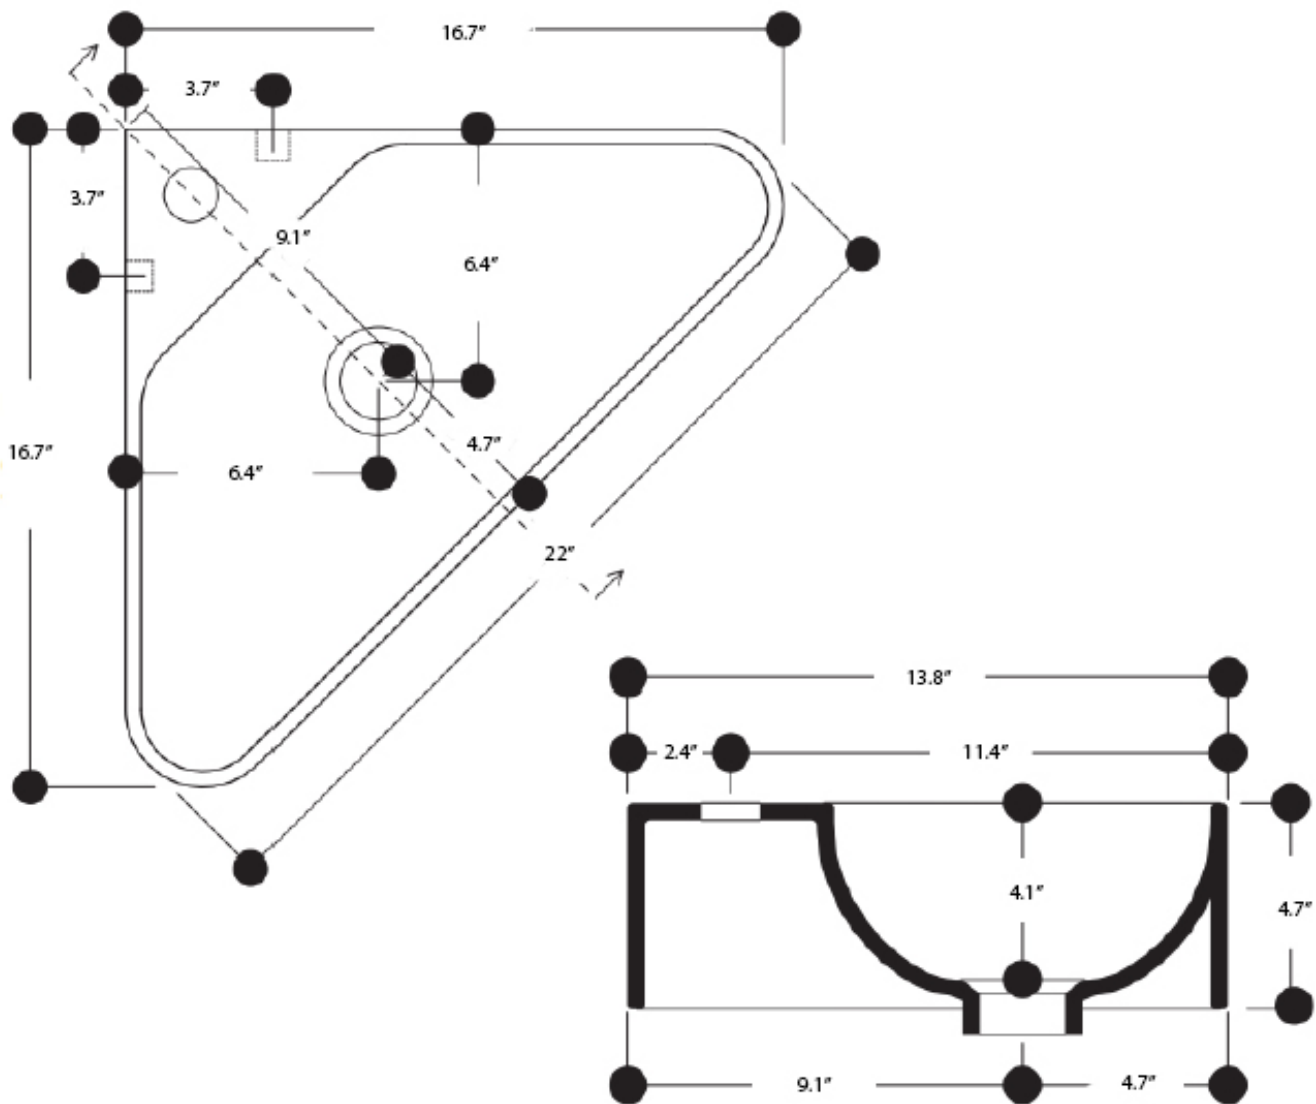

W H I T E  
S T O N E

**NORMAL 04C**  
**WS115**  
**42x42 H13 CM**

Collection  
Axa

Model |  
Normal 04

Dimensions Metric

1 inch = 2.54 cm  
1 inch = 25.4 mm

**WS**<sup>®</sup>  
BATH  
COLLECTIONS

1051 Lea Drive - Collegeville, PA 19426  
Tel. 215 513 9400 - Fax 610 831 0215

## TRAPS

Linea 53922  
*Our best seller*

Linea 5392

Linea 53925

Linea 53921  
*Space saving*

## DRAINS

Linea 53991  
Push waste drain (click clack)  
*with overflow*

### Vessel/ countertop installation

Bolts

Silicone (*optional*)

Collection

Model |

Dimensions Metric

*1 inch = 2.54 cm*  
*1 inch = 25.4 mm*

**WS**<sup>®</sup>  
**BATH**  
**COLLECTIONS**