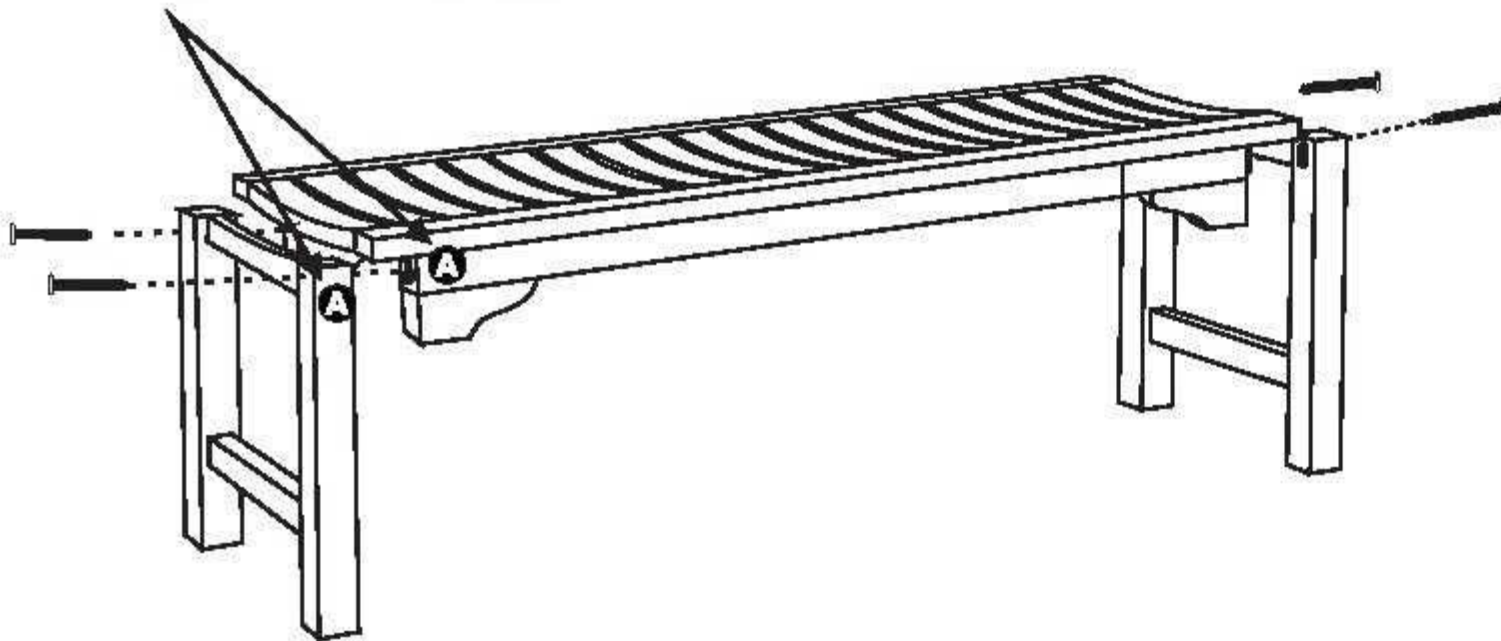

Assembly Instruction

INSTRUCTION DE MONTAGE
MONTAGEANLEITUNG
SAMLEVEJLEDNING

MAKE SURE THE LETTERS
MATCH BEFORE ASSEMBLING
NEED ASSEMBLY ASSISTANCE?
CALL US AT 866-814-8325

**Make sure to use Gorilla Glue (Not Included)
on all wood joints before assembly**

Code

HJ172

Hardware

F. Bolt (4 Pcs)

Tool

Socket Wrench 4mm Ht

Total Section

3 Section