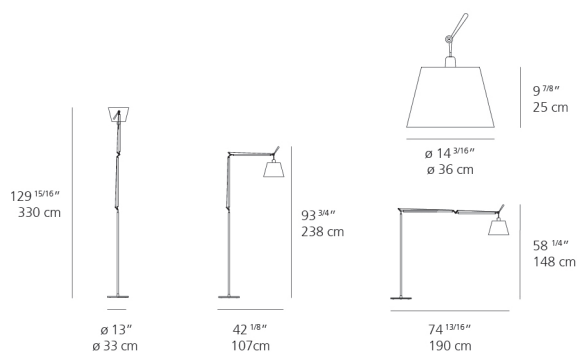

Features & Accessories

- Fully adjustable articulated arm structure
- Interchangeable plug options accommodate most countries electrical outlets

Dimensions

Packaging

4 Boxes

1 x 13-11/16" x 7-15/16" x 44-3/16" / 6.39 lbs - 34.5 cm x 20 cm x 112 cm / 2.9 kg

1 x 16-1/4" x 16-1/4" x 13-1/2" / 1.1 lbs - 41 cm x 41 cm x 34 cm / .5 kg

1 x 16-1/4" x 16-1/4" x 4-13/16" / 37.92 lbs - 41 cm x 41 cm x 12 cm / 17.2 kg

1 x 16-1/4" x 16-1/4" x 4-13/16" / 38.36 lbs - 41 cm x 41 cm x 12 cm / 17.4 kg

Light distribution

Diffused

Red = Max Cd. Through Vertical plane

Blue = Max Cd. Through Horizontal plane

Luminaire weight

77.61 lbs / 35.2 kg

Warranty

5 year limited warranty