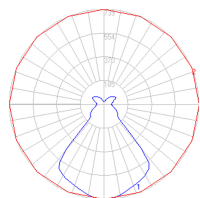

Features & Accessories

- Fully adjustable articulated arm structure
- Interchangeable plug options accommodate most countries electrical outlets

Dimensions

Packaging

4 Boxes

1 x 13-11/16" x 7-15/16" x 44-3/16" / 6.39 lbs - 34.5 cm x 20 cm x 112 cm / 2.9 kg

1 x 16-1/4" x 16-1/4" x 13-1/2" / 1.1 lbs - 41 cm x 41 cm x 34 cm / .5 kg

1 x 16-1/4" x 16-1/4" x 4-13/16" / 37.92 lbs - 41 cm x 41 cm x 12 cm / 17.2 kg

1 x 16-1/4" x 16-1/4" x 4-13/16" / 38.36 lbs - 41 cm x 41 cm x 12 cm / 17.4 kg

Light distribution

Diffused

Red = Max Cd. Through Vertical plane

Blue = Max Cd. Through Horizontal plane

Luminaire weight

77.61 lbs / 35.2 kg

Warranty

5 year limited warranty