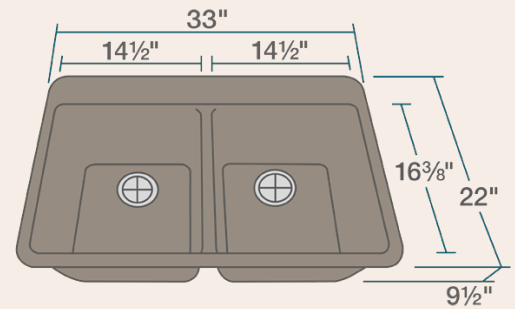

- 33" x 22" x 9 1/2"
- Topmount Installation
- Made with 80% Quartz, 20% Acrylic
- All-Natural Materials - Eco-Friendly and Recyclable
- Offset Drain
- Heat Resistant to 550 Degrees
- Stain Resistant
- Scratch Resistant
- Multiple Colors Available
- Installation Hardware Included
- Limited Lifetime Warranty
- Acrylic Provides Sound Dampening - No Pads Needed

Accessories

*Accessories not included

Available Colors

Features

Topmount Installation	33" Minimum Cabinet Size	80% Quartz 20% Acrylic	Heat Resistant	Stain Resistant	Scratch Resistant
Multiple Colors Available	Hardware Included	Limited Lifetime Warranty	Two Bowls, Equal		