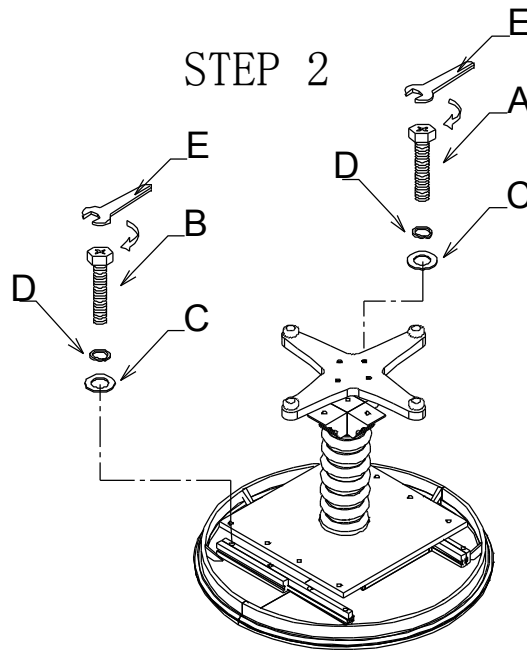

# ASSEMBLY INSTRUCTION

Item: 5325-75001 Pedestal Dining Table Base (c)  
5325-75002 Pedestal Dining Top w/1-18in Leaf

Thank you for purchasing this quality product. Be sure to unpack carefully looking for small parts which may have come loose during shipment.

Read all instruction and study the drawing carefully before starting the assembly process:

**HARDWARE PACK**

NO	DRAWING	DESCRIPTION	SIZE	Q'ty
A		BOLT	Φ 5/16" × 3"	4pcs
B		BOLT	Φ 5/16" × 2"	15pcs
C		Flat Washer	Φ 5/16" * Φ 19*2	19pcs
D		Lock Washer	Φ 5/16" * Φ 12*3	19pcs
E		Wrench	12mm	1pc