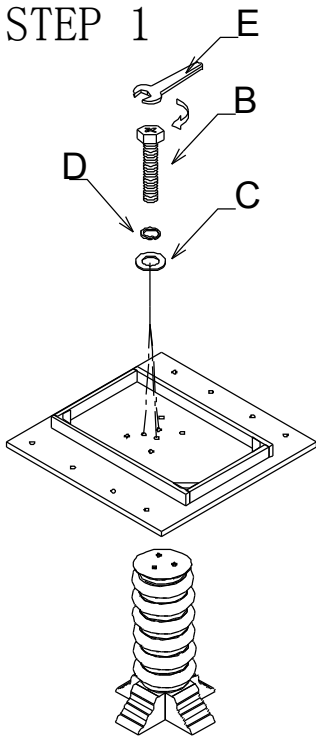

# ASSEMBLY INSTRUCTION

Item: 5325-75001 Pedestal Dining Table Base (c)  
5325-75002 Pedestal Dining Top w/1-18in Leaf

Thank you for purchasing this quality product. Be sure to unpack carefully looking for small parts which may have come loose during shipment.

Read all instruction and study the drawing carefully before starting the assembly process:

**HARDWARE PACK**

NO	DRAWING	DESCRIPTION	SIZE	Q'ty
A		BOLT	Φ 5/16" × 3"	4pcs
B		BOLT	Φ 5/16" × 2"	15pcs
C		Flat Washer	Φ 5/16" * Φ 19*2	19pcs
D		Lock Washer	Φ 5/16" * Φ 12*3	19pcs
E		Wrench	12mm	1pc