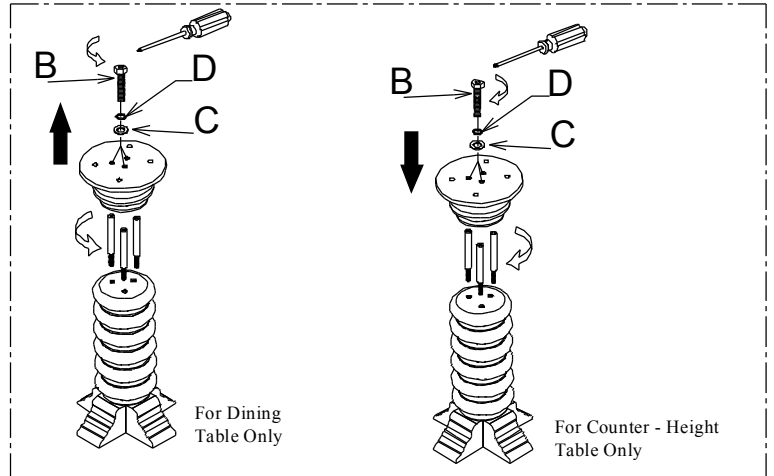

# ASSEMBLY INSTRUCTION

Item: 5325-75001 Pedestal Dining Table Base (c)  
5325-75002 Pedestal Dining Top w/1-18in Leaf

Thank you for purchasing this quality product. Be sure to unpack carefully looking for small parts which may have come loose during shipment.

Read all instruction and study the drawing carefully before starting the assembly process:

**HARDWARE PACK**

NO	DRAWING	DESCRIPTION	SIZE	Q'ty
A		BOLT	Φ 5/16" × 3"	4pcs
B		BOLT	Φ 5/16" × 2"	15pcs
C		Flat Washer	Φ 5/16" * Φ 19*2	19pcs
D		Lock Washer	Φ 5/16" * Φ 12*3	19pcs
E		Wrench	12mm	1pc