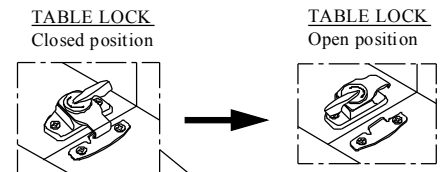

# ASSEMBLY INSTRUCTION

Item: 5325-75001 Pedestal Dining Table Base (c)  
5325-75002 Pedestal Dining Top w/1-18in Leaf

Thank you for purchasing this quality product. Be sure to unpack carefully looking for small parts which may have come loose during shipment.

Read all instruction and study the drawing carefully before starting the assembly process:

**HARDWARE PACK**

NO	DRAWING	DESCRIPTION	SIZE	Q'ty
A		BOLT	Φ 5/16" × 3"	4pcs
B		BOLT	Φ 5/16" × 2"	15pcs
C		Flat Washer	Φ 5/16" * Φ 19*2	19pcs
D		Lock Washer	Φ 5/16" * Φ 12*3	19pcs
E		Wrench	12mm	1pc