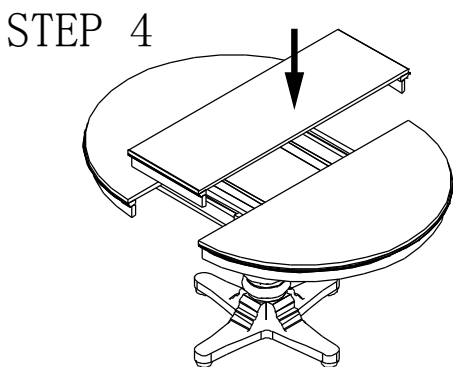

# ASSEMBLY INSTRUCTION

Item: 5325-75001 Pedestal Dining Table Base (c)  
5325-75002 Pedestal Dining Top w/1-18in Leaf

Thank you for purchasing this quality product. Be sure to unpack carefully looking for small parts which may have come loose during shipment.

Read all instruction and study the drawing carefully before starting the assembly process:

**HARDWARE PACK**

NO	DRAWING	DESCRIPTION	SIZE	Q'ty
A		BOLT	Φ 5/16" × 3"	4pcs
B		BOLT	Φ 5/16" × 2"	15pcs
C		Flat Washer	Φ 5/16" * Φ 19*2	19pcs
D		Lock Washer	Φ 5/16" * Φ 12*3	19pcs
E		Wrench	12mm	1pc