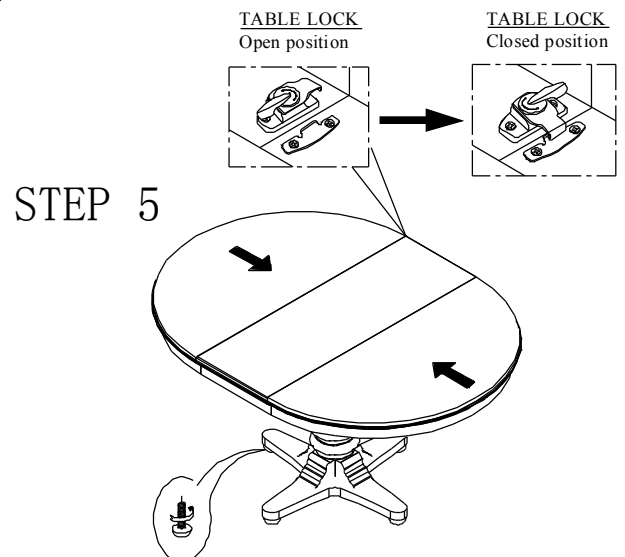

# ASSEMBLY INSTRUCTION

Item: 5325-75001 Pedestal Dining Table Base (c)  
5325-75002 Pedestal Dining Top w/1-18in Leaf

Thank you for purchasing this quality product. Be sure to unpack carefully looking for small parts which may have come loose during shipment.

Read all instruction and study the drawing carefully before starting the assembly process:

**HARDWARE PACK**

NO	DRAWING	DESCRIPTION	SIZE	Q'ty
A		BOLT	Φ 5/16" × 3"	4pcs
B		BOLT	Φ 5/16" × 2"	15pcs
C		Flat Washer	Φ 5/16" * Φ 19*2	19pcs
D		Lock Washer	Φ 5/16" * Φ 12*3	19pcs
E		Wrench	12mm	1pc