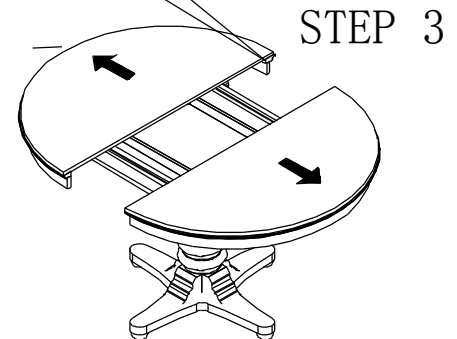

# ASSEMBLY INSTRUCTION

Item: 5325-75001 Pedestal Dining Table Base (c)  
5325-75002 Pedestal Dining Top w/1-18in Leaf

Thank you for purchasing this quality product. Be sure to unpack carefully looking for small parts which may have come loose during shipment.

Read all instruction and study the drawing carefully before starting the assembly process:

**HARDWARE PACK**

NO	DRAWING	DESCRIPTION	SIZE	Q'ty
A		BOLT	Φ 5/16" × 3"	4pcs
B		BOLT	Φ 5/16" × 2"	15pcs
C		Flat Washer	Φ 5/16" * Φ 19*2	19pcs
D		Lock Washer	Φ 5/16" * Φ 12*3	19pcs
E		Wrench	12mm	1pc