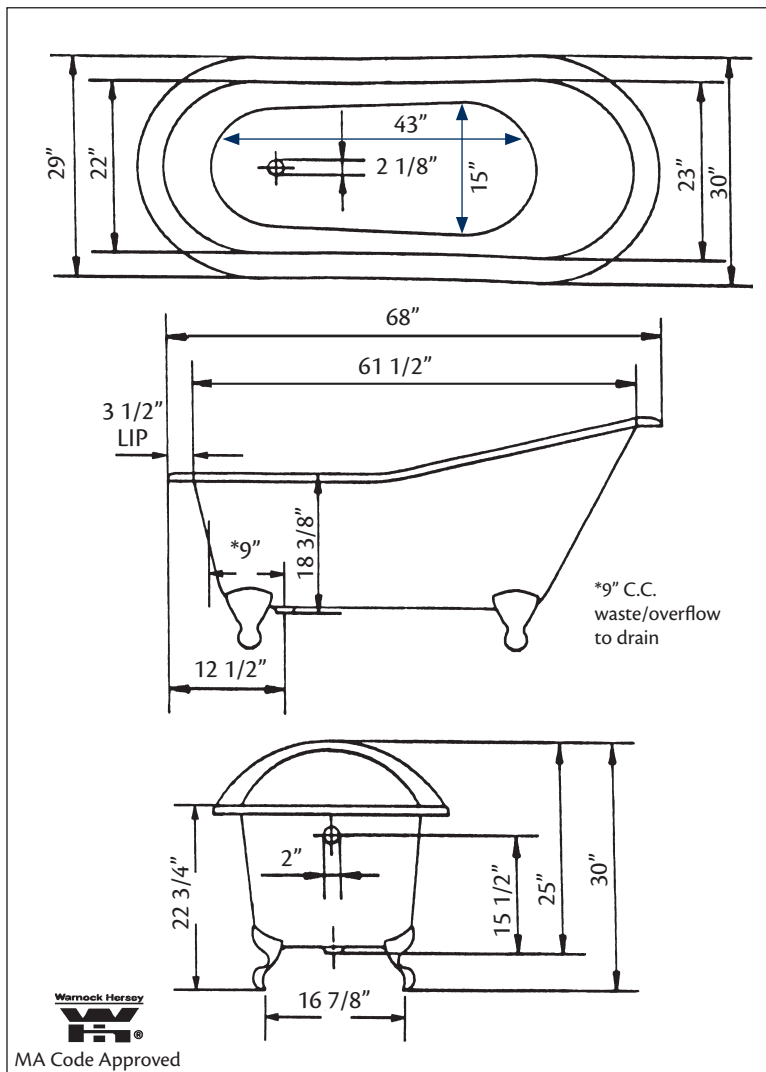

2134 ROLL RIM SLIPPER Bath with flat area on rim

Cheviot Products' cast iron bathtubs are handmade in Europe with the finest materials. Fired with a thick coating of AA grade titanium-based enamel for unparalleled hardness and non-porosity, the extremely durable surface is easy to clean and resistant to stains, bacteria, and other microbes. Cast iron also keeps your bath warm for the longest possible time.

Model 2108 Shown

68" x 30" Wide x 30" Tall

290 lbs, 54 gallons, 170 litres

Colours: White, Custom Colour Exterior

Feet: Brass Plated, Brushed Nickel, Chrome Plated, Polished Nickel, White Coated, Antique Bronze

Related Products:

**5127 Tub Filler
With Hand Shower**

**5106 Tub Filler
With Hand Shower**

**3411 Water Supply
Lines**

**2222 Waste &
Overflow**

Note: Rough-in dimensions may vary +/- 1/2" and are subject to change. No responsibility is assumed by Cheviot Products Inc. One Year Limited Warranty against manufacturer's defects.