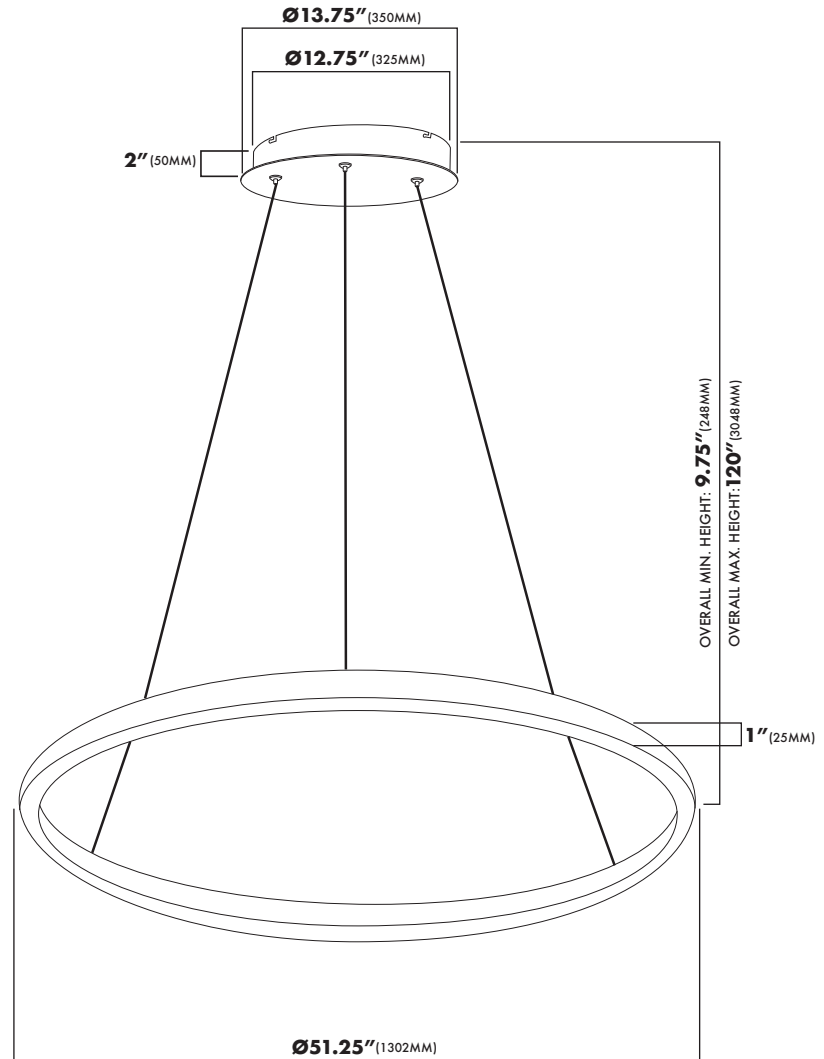

FEATURES

- Aluminum Body / Acrylic Prismatic Lens
- Suspension Fixture w/ Angle and Height Adjustable Cables
- 2390 Lumens / 90 CRI
- 66 Watts / 120 Volts
- 3000 Kelvin Color Temperature
- Dimmable LED (15% - 100%) with ELV - Electric Low Voltage dimmers

**MODEL# VMC34912
DIMENSIONS**

CANOPY WIDTH: **Ø13.75"**^(350MM)

OVERALL MAX. HEIGHT: **120"**^(3048MM)

THE MEASUREMENTS ARE ROUNDED TO THE NEAREST 1/4"

AVAILABLE FINISHES