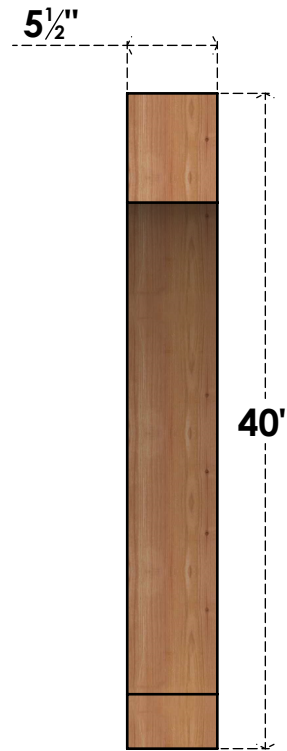

# BRC06X36X40IMP00SWR

5 1/2"W X 36"D X 40"H IMPERIAL SMOOTH BRACE, WESTERN RED CEDAR

**SIDE**

**FRONT**

EKENA MILLWORK  
 2300 WEST MAIN ST.  
 CLARKSVILLE, TX 75426  
 TOLL FREE: 866-607-0453  
 WWW.EKENAMILLWORK.COM

**NOTES**

1. INSTALLATION TO BE COMPLETED IN ACCORDANCE WITH MANUFACTURER'S SPECIFICATIONS.
2. DRAWING MAY NOT BE TO SCALE
3. THIS DRAWING IS INTENDED FOR DESIGN AND PLANNING PURPOSES ONLY.
4. ALL INFORMATION CONTAINED HEREIN WAS CURRENT AT THE TIME OF DEVELOPMENT BUT MUST BE REVIEWED AND APPROVED BY THE PRODUCT MANUFACTURER TO BE CONSIDERED ACCURATE.
5. PRODUCTS ARE NOT KILN DRIED. THIS ITEM IS UNIQUE AND WILL CONTAIN THE NATURAL VARIATIONS THAT THE WOOD SPECIES OFFERS. THIS MAY RESULT IN VARIATIONS UP TO 1/4"