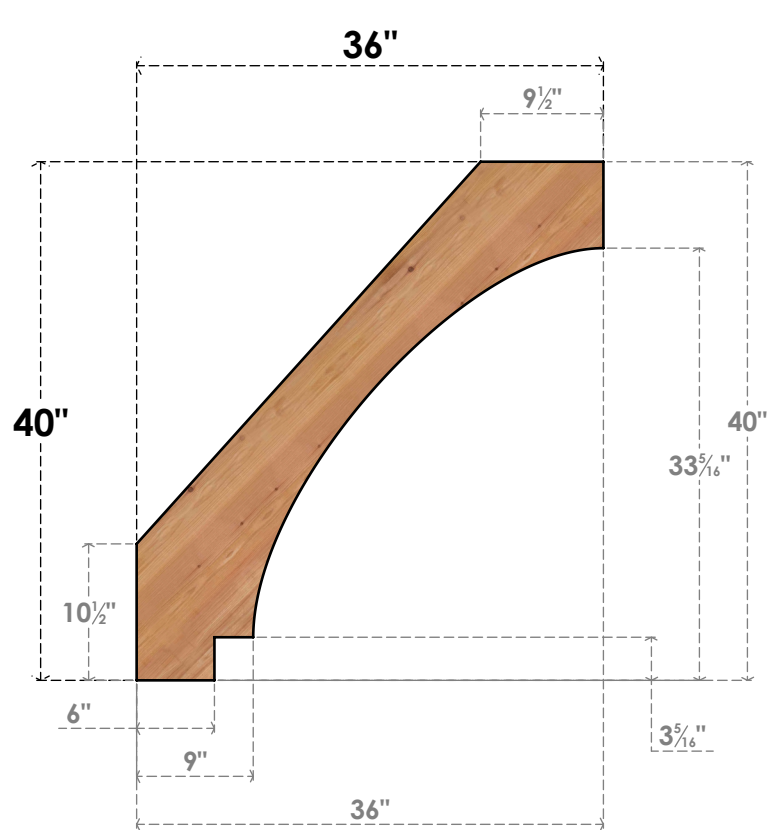

# BRC06X36X40IMP00SWR

5 1/2"W X 36"D X 40"H IMPERIAL SMOOTH BRACE, WESTERN RED CEDAR

**SIDE**

**FRONT**

EKENA MILLWORK  
 2300 WEST MAIN ST.  
 CLARKSVILLE, TX 75426  
 TOLL FREE: 866-607-0453  
 WWW.EKENAMILLWORK.COM