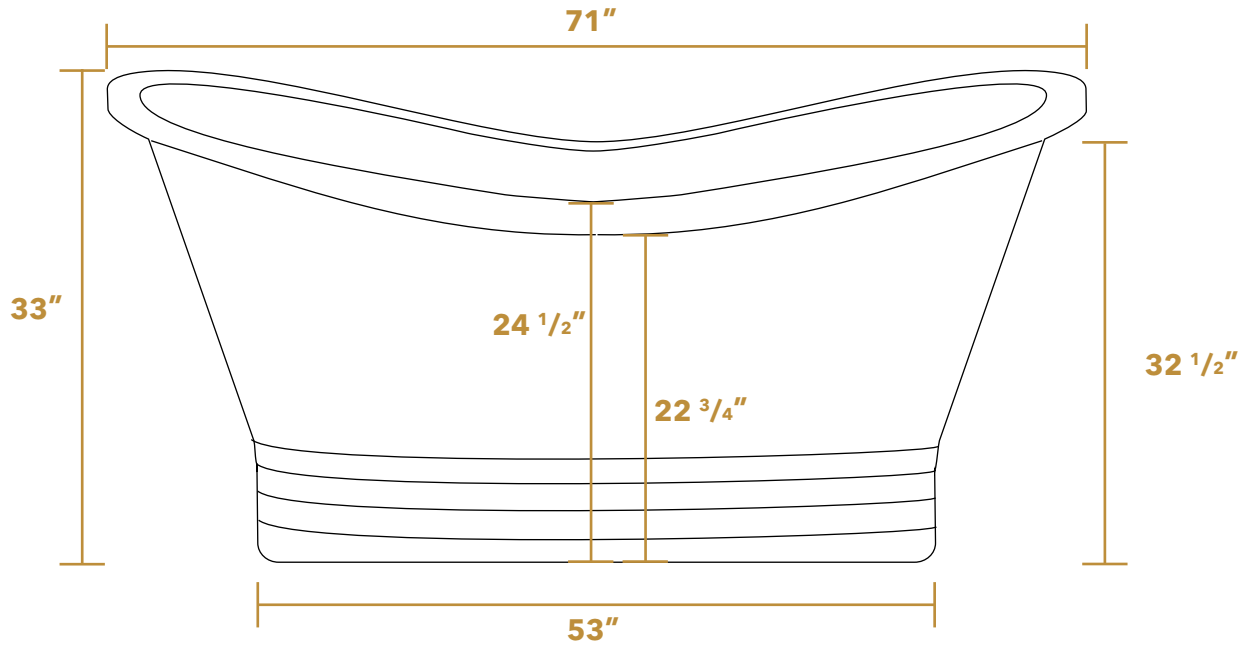

 Whitehaus®

WHCT-1001

SIDE

TOP

LIVE WITH STYLE!