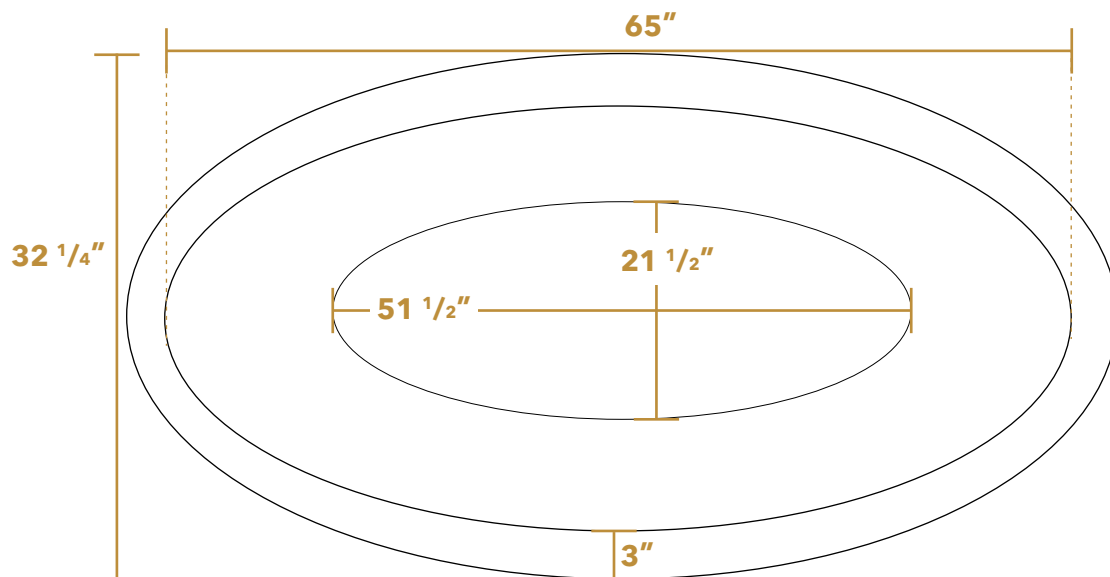

 Whitehaus®

WHCT-1001

SIDE

TOP

LIVE WITH STYLE!