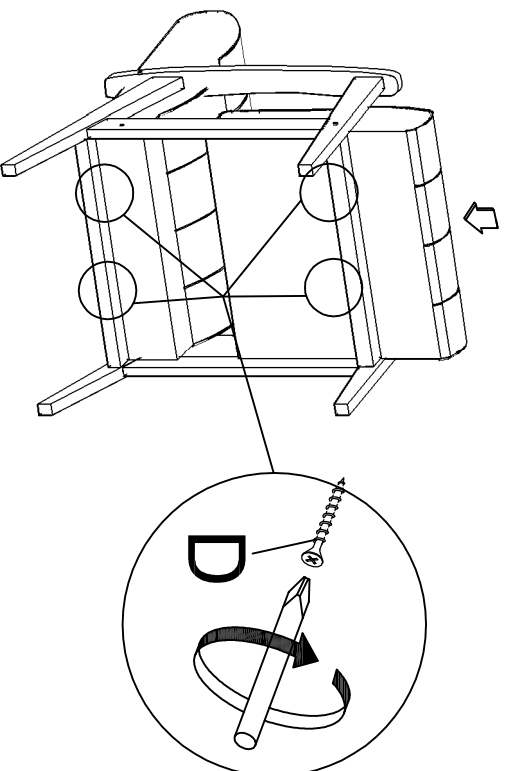

IT 1321 FC (SOFA)

ASSEMBLY INSTRUCTION

Before you begin,
Please follow Assembly Instruction carefully,
Then follow them step by step.

HARDWARE LIST

A		4 PCS	B		2 PCS	C		2 PCS
	JCBC M6 X 70MM			JCBC M6 X 50MM			BARREL NUT	
	1 SEATER	2 SEATER		3 SEATER				
D		4 PCS	E		1 PC	F		6 PCS
	CSK SCREW M4 X 38MM			ALLEN KEY M4			WOOD BUTTON	

1

2

3

Assembly completed