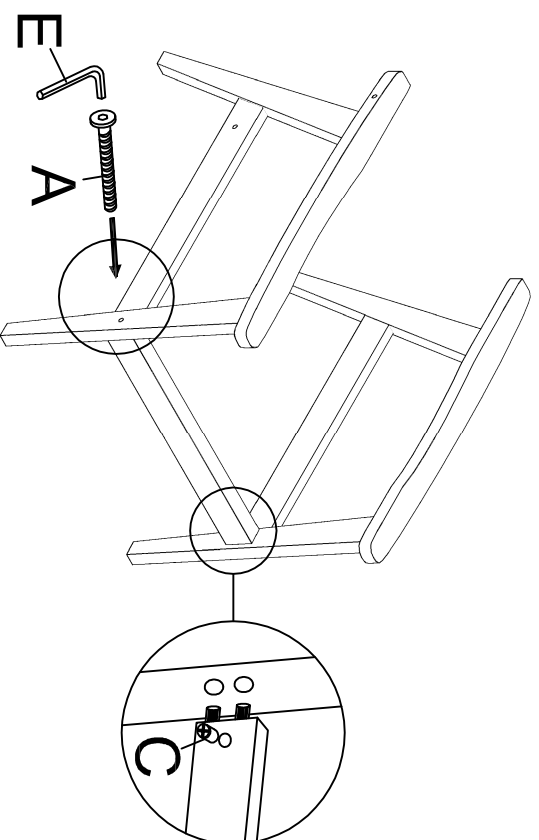

IT 1321 FC (SOFA)

ASSEMBLY INSTRUCTION

Before you begin,
Please follow Assembly Instruction carefully,
Then follow them step by step.

HARDWARE LIST

A		4 PCS	B		2 PCS	C		2 PCS
	JCBC M6 X 70MM			JCBC M6 X 50MM			BARREL NUT	
	1 SEATER	2 SEATER		3 SEATER				
D		4 PCS	E		1 PC	F		6 PCS
	CSK SCREW M4 X 38MM			ALLEN KEY M4			WOOD BUTTON	

1

2

3

Assembly completed