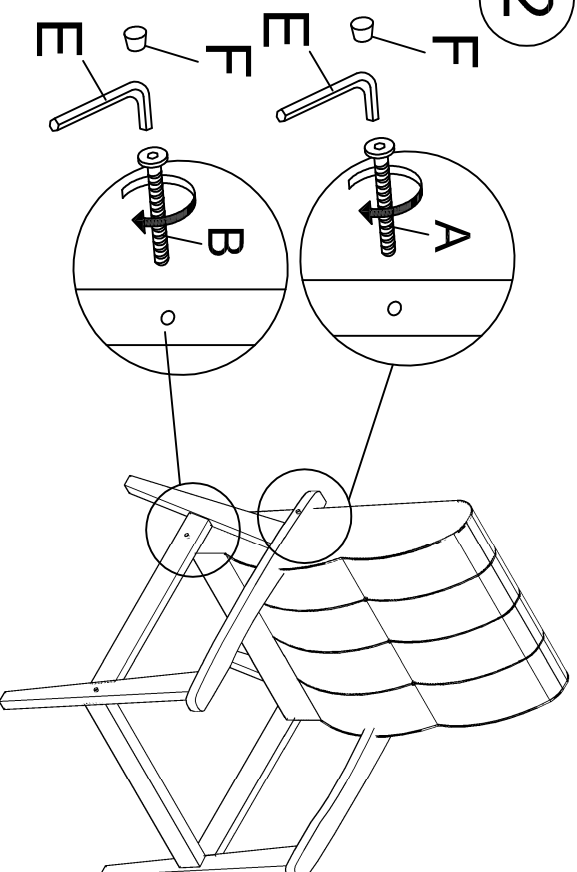

IT 1321 FC (SOFA)

ASSEMBLY INSTRUCTION

Before you begin,
Please follow Assembly Instruction carefully,
Then follow them step by step.

HARDWARE LIST

A		4 PCS	B		2 PCS	C		2 PCS
	JCBC M6 X 70MM			JCBC M6 X 50MM			BARREL NUT	
	1 SEATER	2 SEATER		3 SEATER				
D		4 PCS	E		1 PC	F		6 PCS
	CSK SCREW M4 X 38MM			ALLEN KEY M4			WOOD BUTTON	

1

2

3

Assembly completed