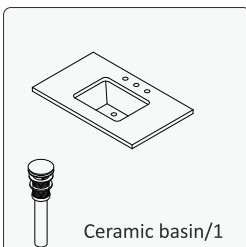

# VINNOVA

FASHION BATHROOM LIFE

MODEL: 710036

- Please check your product packaging to make sure the included accessories are in the "list of standard accessories". If any parts are missing, please contact your local dealer immediately.
- Do not allow any sharp objects to come in contact with the cabinet, as it will scratch the surface.
- Continuous and prolonged exposure to direct sunlight may cause discoloration to the wood.
- Do not put any hot appliances directly on or near the cabinet.
- Please avoid using cleaning products that contain bleach or ammonia.
- Wood surfaces should only be cleaned with wood care products such as soapy water or furniture polish.

## MAIN BODY PARTS