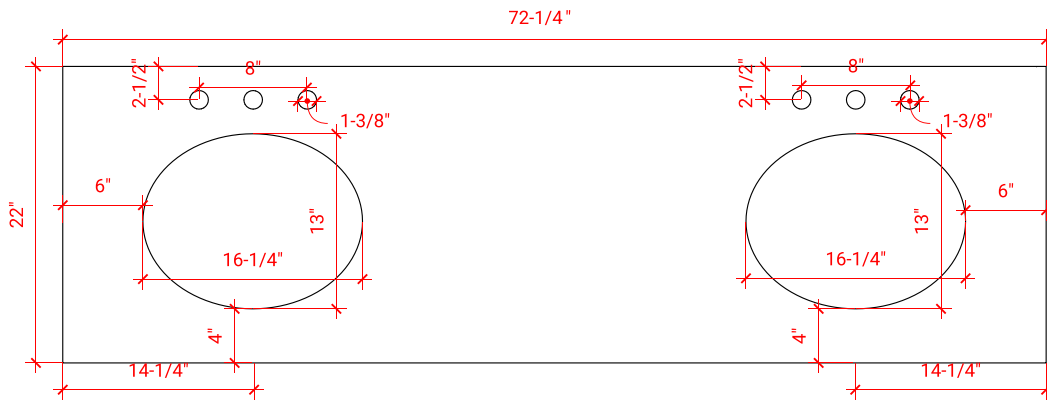

72" DOUBLE OVAL SINK COUNTERTOP WITH 1.5 IN. THICKNESS

ARIEL

OVERALL DIMENSIONS

72.25" W x 22" D x 1.5" H

COUNTERTOP OPTIONS

Carrara White Quartz
CQ-072D-OVL-CT

FEATURES

- Solid countertop with mitered edges & seams
- Undermount white oval sink
- Pre-drilled for 8" widespread faucet

INCLUDED

- Countertop
- Matching Backsplash
- Oval Sinks

COUNTERTOP PLAN VIEW