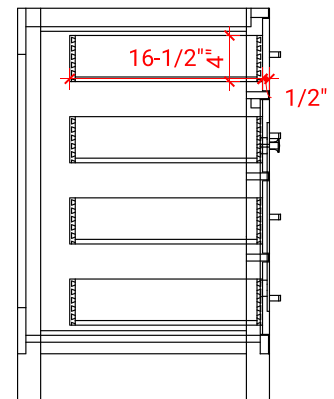

BRISTOL 72" DOUBLE SINK BASE CABINET

ARIEL

H072D

BASE CABINET DIMENSIONS

72" W x 21.5" D x 33.5" H

FEATURES

- Solid wood frame with engineered wood panels
- Dovetail drawers and joints
- Soft closing doors & drawers

HARDWARE FINISHES

Brushed Nickel   Satin Brass   Matte Black   Polished Chrome

AVAILABLE COLORS

White   Grey

PLAN VIEW