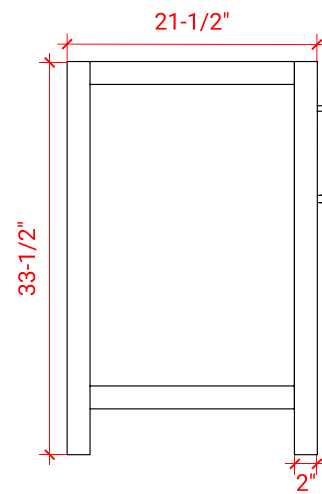

BRISTOL 72" DOUBLE SINK BASE CABINET

ARIEL

H072D

BASE CABINET DIMENSIONS

72" W x 21.5" D x 33.5" H

FEATURES

- Solid wood frame with engineered wood panels
- Dovetail drawers and joints
- Soft closing doors & drawers

HARDWARE FINISHES

Brushed Nickel   Satin Brass   Matte Black   Polished Chrome

AVAILABLE COLORS

White   Grey

SIDE VIEW