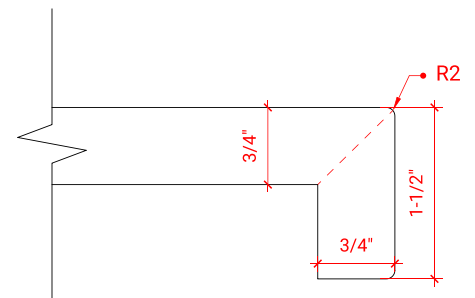

EDGE SIDE VIEW