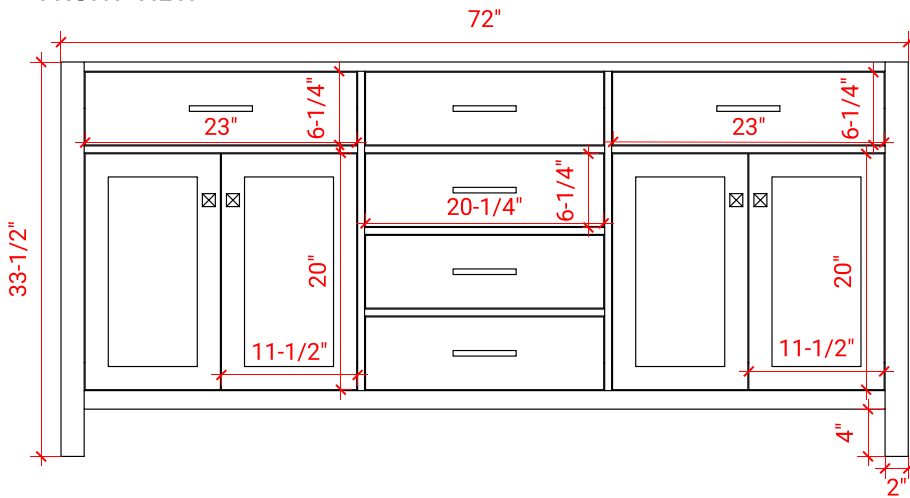

AVAILABLE COLORS

White   Grey

FRONT VIEW