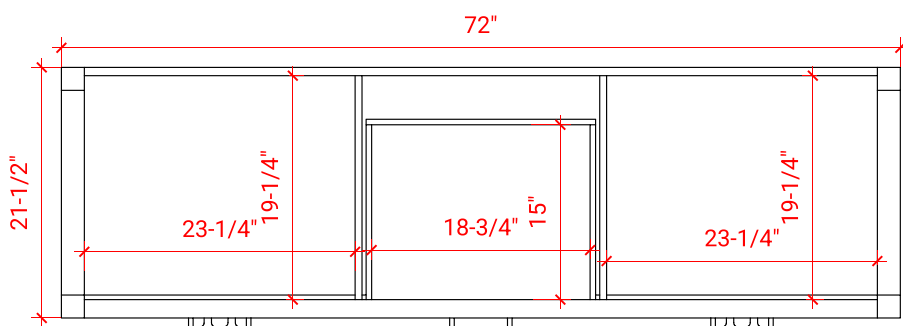

BRISTOL 72" DOUBLE SINK BASE CABINET

ARIEL

H072D

BASE CABINET DIMENSIONS

72" W x 21.5" D x 33.5" H

FEATURES

- Solid wood frame with engineered wood panels
- Dovetail drawers and joints
- Soft closing doors & drawers

HARDWARE FINISHES

Brushed Nickel   Satin Brass   Matte Black   Polished Chrome

AVAILABLE COLORS

White   Grey

PLAN VIEW