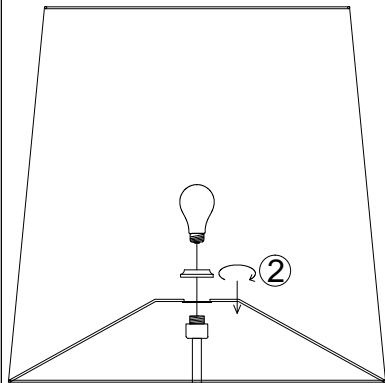

OD4L-F

Bulbs/ Ampoules:
1x Max 150W E26
(Not Included/ Non Inclus)

①