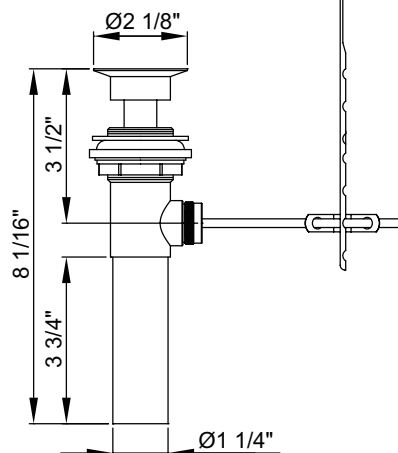

Brass Pop-Up Drain