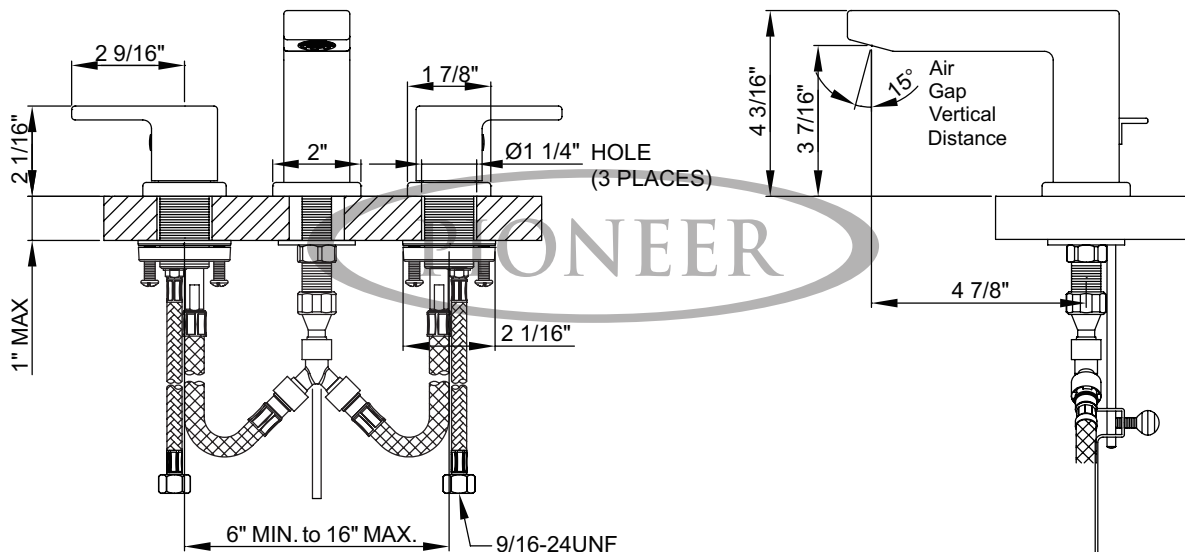

Brass Pop-Up Drain