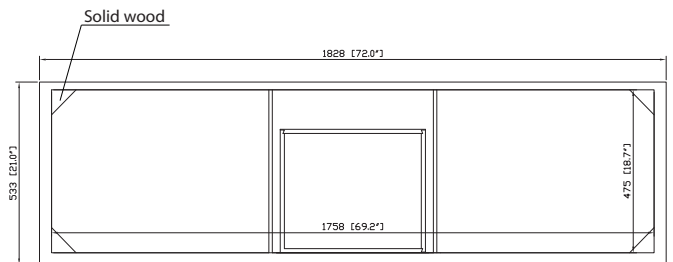

### Nominal Dimension

- 72W x 21D x 34H (inches)

### Product Diagrams

Front

Back

Side

Top