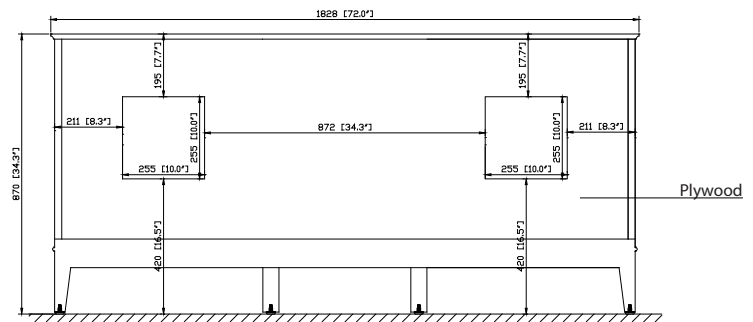

Avanity

MADISON-V72-TO
MADISON-V72-LE
MADISON-V72-WT

Features

- Solid poplar frame and birch veneer plywood
- 4 soft-close doors
- 3 soft-close drawers
- 2 interior shelves
- Brushed nickel finished hardware (LE)
- Old bronze finished hardware (TO & WT)
- Vanity accommodates dual undermount sinks
- Adjustable height levelers

Colors / Finishes

- Tobacco
- Light Espresso
- White

Nominal Dimension

- 72W x 21D x 34H (inches)

Related Items

Mirror	MADISON-TO	MADISON-LE	MADISON-WT
Vanity Top	SUT73BK	SUT73CW	SUT73GB
Sink	CUM18WT	CUM18LN	
Linen Tower	MADISON-LT24-TO	MADISON-LT24-LE	MADISON-LT24-WT

Product Diagrams

Front

Back

Side

Top