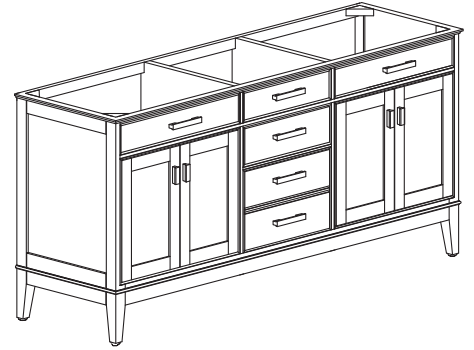

### Features

- Solid poplar frame and birch veneer plywood
- 4 soft-close doors
- 3 soft-close drawers
- 2 interior shelves
- Brushed nickel finished hardware (LE)
- Old bronze finished hardware (TO & WT)
- Vanity accommodates dual undermount sinks
- Adjustable height levelers

### Nominal Dimension

- 72W x 21D x 34H (inches)