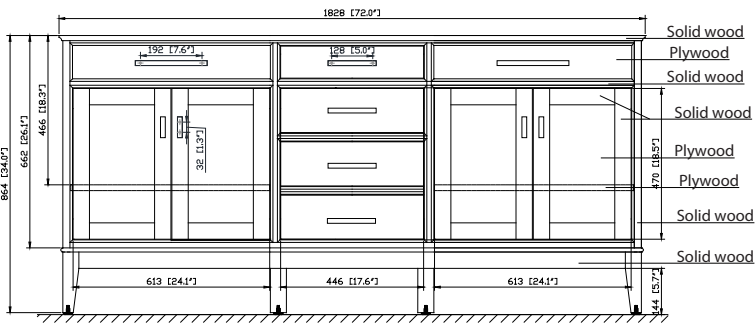

Product Diagrams

Front