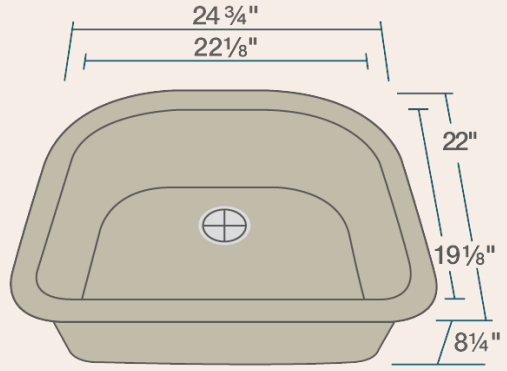

# 824-SLATE D-Bowl Sink

- 24 3/4" x 22" x 8 1/4"
- Undermount Installation
- Made with 80% Quartz, 20% Acrylic
- All-Natural Materials - Eco-Friendly and Recyclable
- Offset Drain
- Heat Resistant to 550 Degrees
- Stain Resistant
- Scratch Resistant
- Multiple Colors Available
- Installation Hardware Included
- Limited Lifetime Warranty
- Acrylic Provides Sound Dampening - No Pads Needed