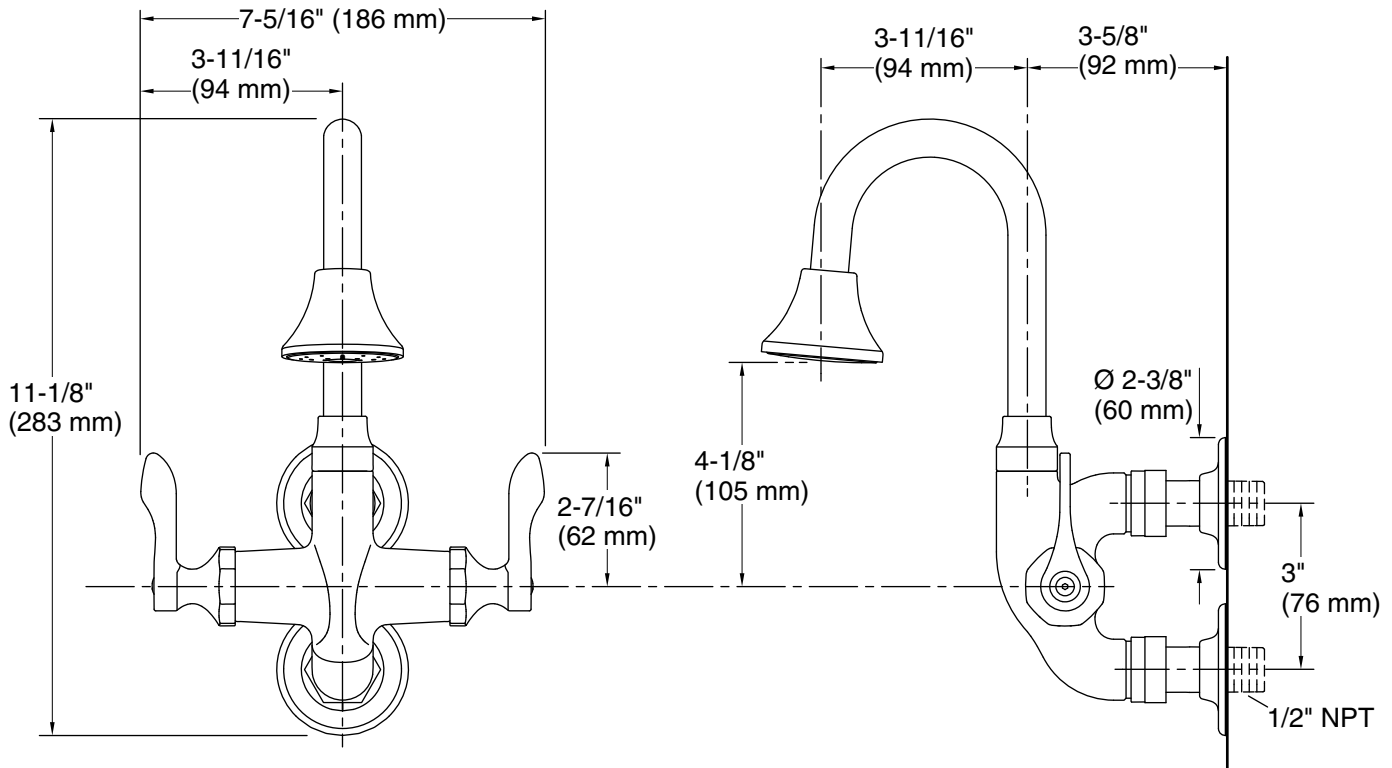

Features

- Two-handle gooseneck bathroom sink faucet.
- 3-11/16" (94 mm) gooseneck spout with rosespray.
- 7-5/16" (186 mm) wall-to-spout outlet.
- 1.2 gpm (4.5 lmin) maximum flow rate.
- Lever handles with red/blue indexing (ADA compliant with correct installation).
- Optional decorative handle covers.
- KOHLER ceramic disc valves exceed industry longevity standards two times for a lifetime of durable performance.
- Less drain.
- Adjustable flanges.
- External NPT connections.
- Low Lead-Safe Drinking Water Act (SDWA) compliant.

Material

- Brass construction.

Installation

- 3" vertical wall-mount installation.
- Pairs with the Brockway wall-mounted wash sink.

Recommended Products/Accessories

K-3200 Utility Sink
K-3202 Utility Sink
K-3203 Utility Sink
K-23723 Faucet cleaner

Technical Information

All product dimensions are nominal.

Faucet:

Flow rate: 1.2 gal/min (4.5 l/min)

Pressure: 60 psi (4.1 bar)

Spout:

Spout reach: 3-11/16" (93 mm)

Notes