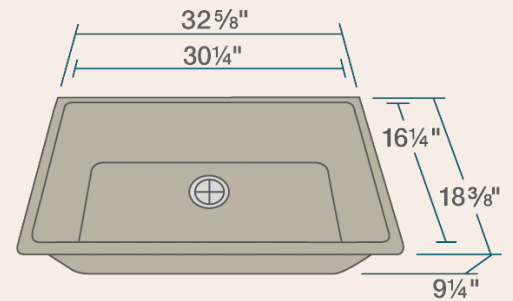

32 5/8" x 18 3/8" x 9 1/4"
Undermount Installation
Made with 80% Quartz, 20% Acrylic
All-Natural Materials - Eco-Friendly and Recyclable
Offset Drain
Heat Resistant to 550 Degrees
Stain Resistant
Scratch Resistant
Multiple Colors Available
Installation Hardware Included
Limited Lifetime Warranty
Acrylic Provides Sound Dampening - No Pads Needed