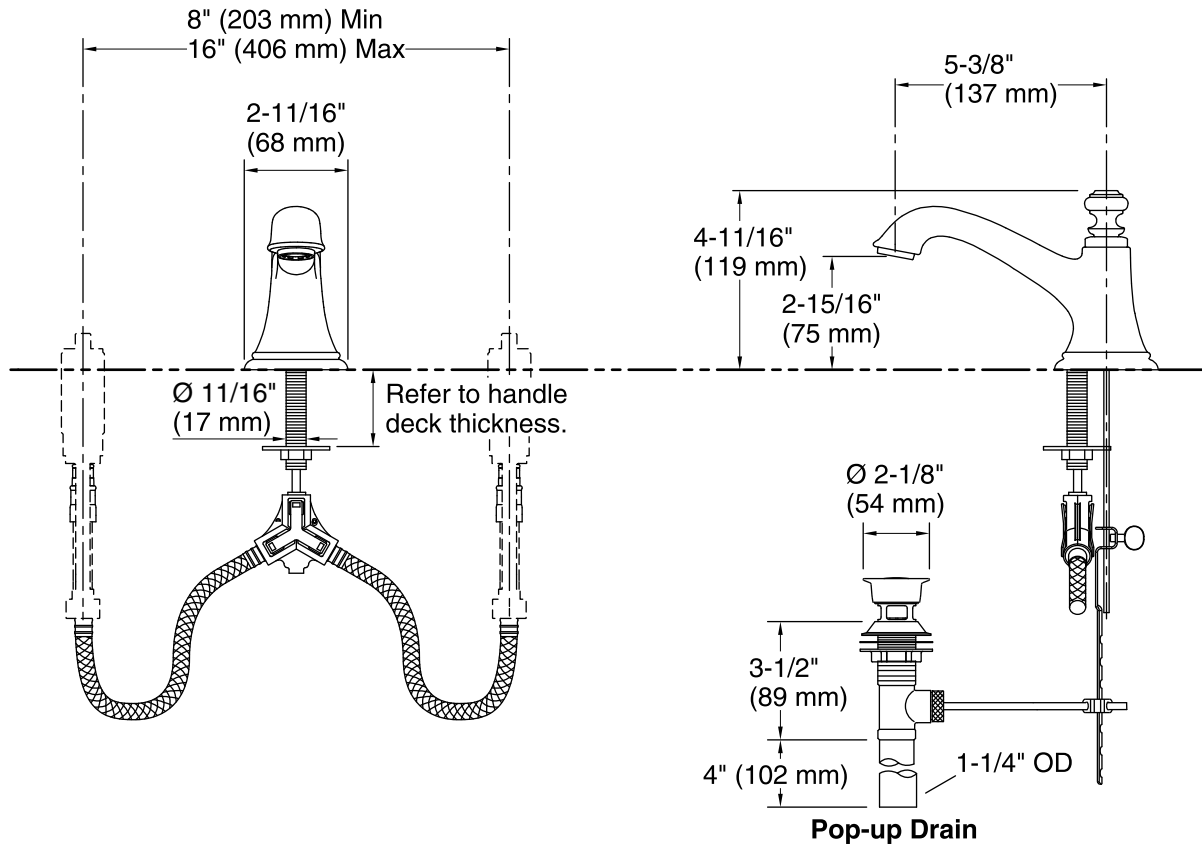

Features

- Metal construction.
- Metal pop-up drain with tailpiece.
- 5-3/8" (137 mm) spout reach.
- 1.2 gal/min (4.5 l/min) maximum flow rate [max at 60 psi (4.14 bar)].

Required Products/Accessories

- K-98068-3 Widespread Bathroom Sink Faucet Handles
- or
- K-98068-3M Widespread Bathroom Sink Faucet Handles
- or
- K-98068-4 Widespread Bathroom Sink Faucet Handles
- or
- K-98068-9M Widespread Bathroom Sink Faucet Handles

Technical Information

All product dimensions are nominal.

Faucet:

Flow rate: 1.2 gal/min (4.5 l/min)

Pressure: 60 psi (4.1 bar)

Drain included: Yes

Spout:

Spout reach: 5-3/8" (137 mm)