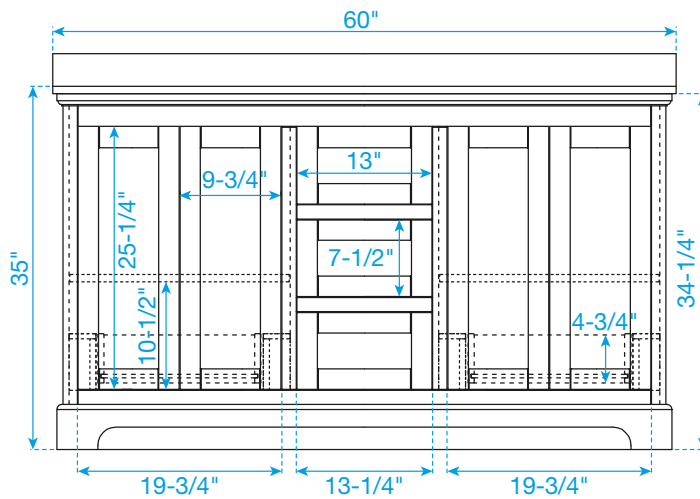

# WYNDHAM COLLECTION

TOP VIEW OF VANITY CABINET

Note: Due to high probability of breakage, the backsplash comes in two pieces, cut from the same piece. All Measurements are  $\pm 1/4"$ .

WC-2323-60-DBL  
Quartz

# WYNDHAM COLLECTION

Note: Side splash is reversible. Due to high probability of breakage, the backsplash comes in two pieces, cut from the same piece. All measurements are  $\pm 1/4"$ .

WC-QC3-60-DBL-TOP