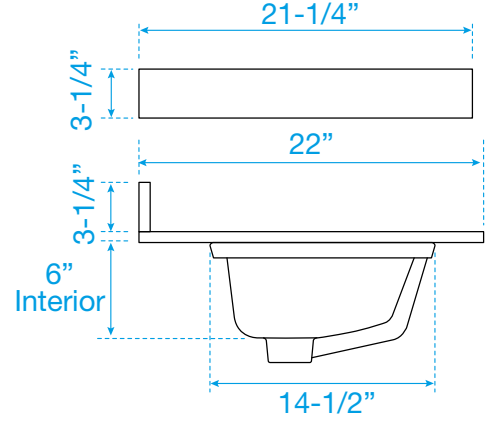

# WYNDHAM COLLECTION

TOP VIEW OF VANITY CABINET

Note: Due to high probability of breakage, the backsplash comes in two pieces, cut from the same piece. All Measurements are  $\pm 1/4"$ .

WC-2323-60-DBL  
Quartz

# WYNDHAM COLLECTION

Note: Side splash is reversible. Due to high probability of breakage, the backsplash comes in two pieces, cut from the same piece. All measurements are  $\pm 1/4"$ .

WC-QC3-60-DBL-TOP