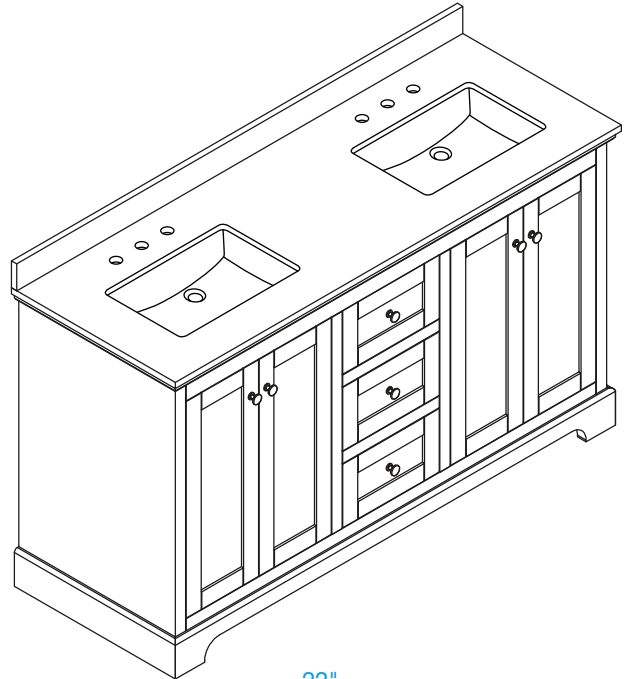

# WYNDHAM COLLECTION

TOP VIEW OF VANITY CABINET

Note: Due to high probability of breakage, the backsplash comes in two pieces, cut from the same piece. All Measurements are  $\pm 1/4"$ .

WC-2323-60-DBL  
Quartz

# WYNDHAM COLLECTION

Note: Side splash is reversible. Due to high probability of breakage, the backsplash comes in two pieces, cut from the same piece. All measurements are  $\pm 1/4"$ .

WC-QC3-60-DBL-TOP