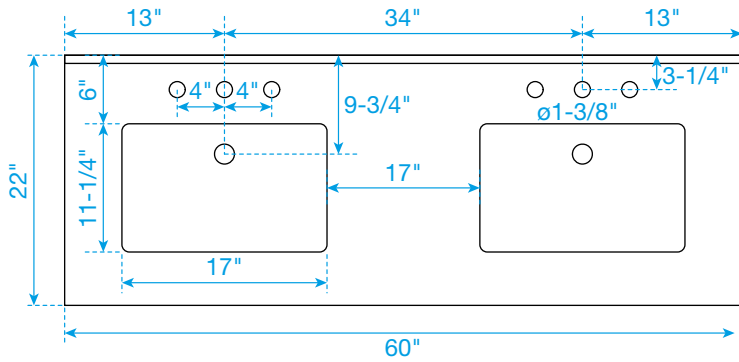

# WYNDHAM COLLECTION

TOP VIEW OF VANITY CABINET

Note: Due to high probability of breakage, the backsplash comes in two pieces, cut from the same piece. All Measurements are  $\pm 1/4"$ .

WC-2323-60-DBL  
Quartz

# WYNDHAM COLLECTION

Note: Side splash is reversible. Due to high probability of breakage, the backsplash comes in two pieces, cut from the same piece. All measurements are  $\pm 1/4"$ .

WC-QC3-60-DBL-TOP