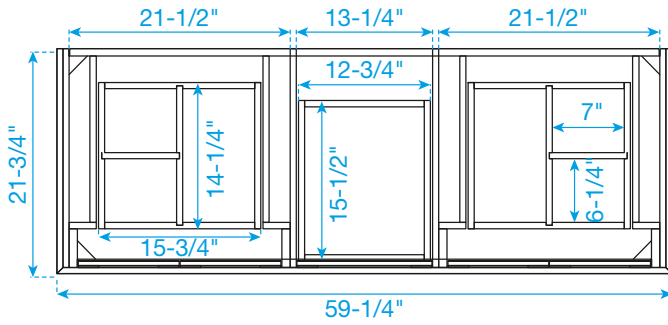

# WYNDHAM COLLECTION

TOP VIEW OF VANITY CABINET

Note: Due to high probability of breakage, the backsplash comes in two pieces, cut from the same piece. All Measurements are  $\pm 1/4"$ .

WC-2323-60-DBL  
Quartz

# WYNDHAM COLLECTION

Note: Side splash is reversible. Due to high probability of breakage, the backsplash comes in two pieces, cut from the same piece. All measurements are  $\pm 1/4"$ .

WC-QC3-60-DBL-TOP