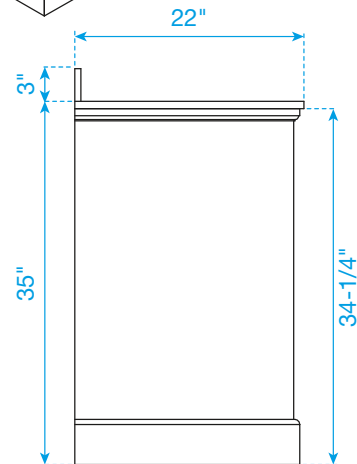

# WYNDHAM COLLECTION

TOP VIEW OF VANITY CABINET

Note: Due to high probability of breakage, the backsplash comes in two pieces, cut from the same piece. All Measurements are  $\pm 1/4"$ .

WC-2323-60-DBL  
Quartz

# WYNDHAM COLLECTION

Note: Side splash is reversible. Due to high probability of breakage, the backsplash comes in two pieces, cut from the same piece. All measurements are  $\pm 1/4"$ .

WC-QC3-60-DBL-TOP