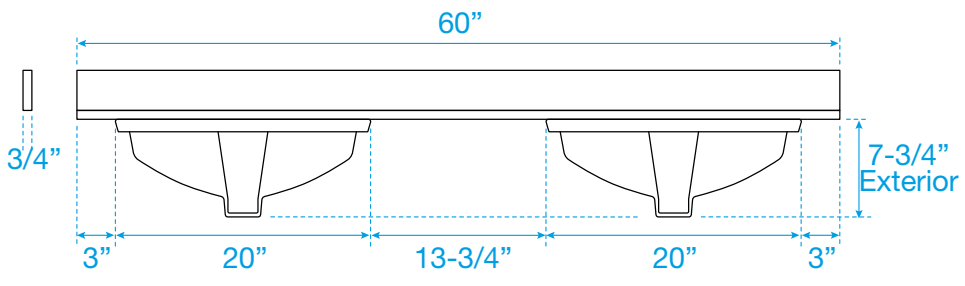

# WYNDHAM COLLECTION

TOP VIEW OF VANITY CABINET

Note: Due to high probability of breakage, the backsplash comes in two pieces, cut from the same piece. All Measurements are  $\pm 1/4"$ .

WC-2323-60-DBL  
Quartz

# WYNDHAM COLLECTION

Note: Side splash is reversible. Due to high probability of breakage, the backsplash comes in two pieces, cut from the same piece. All measurements are  $\pm 1/4"$ .

WC-QC3-60-DBL-TOP