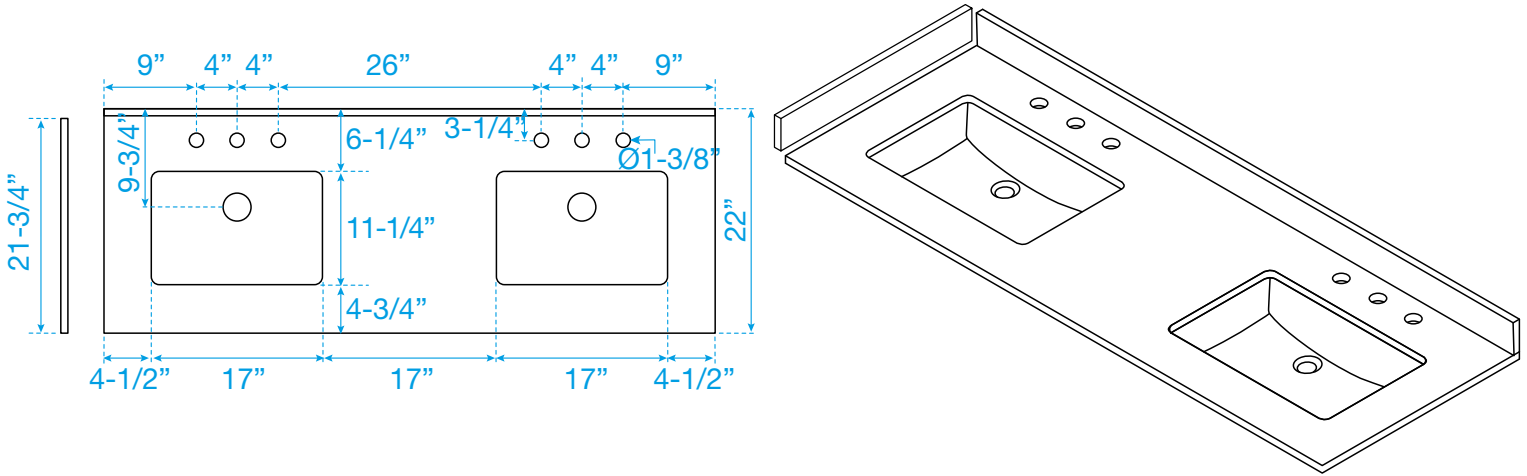

# WYNDHAM COLLECTION

TOP VIEW OF VANITY CABINET

Note: Due to high probability of breakage, the backsplash comes in two pieces, cut from the same piece. All Measurements are  $\pm 1/4"$ .

WC-2323-60-DBL  
Quartz

# WYNDHAM COLLECTION

Note: Side splash is reversible. Due to high probability of breakage, the backsplash comes in two pieces, cut from the same piece. All measurements are  $\pm 1/4"$ .

WC-QC3-60-DBL-TOP