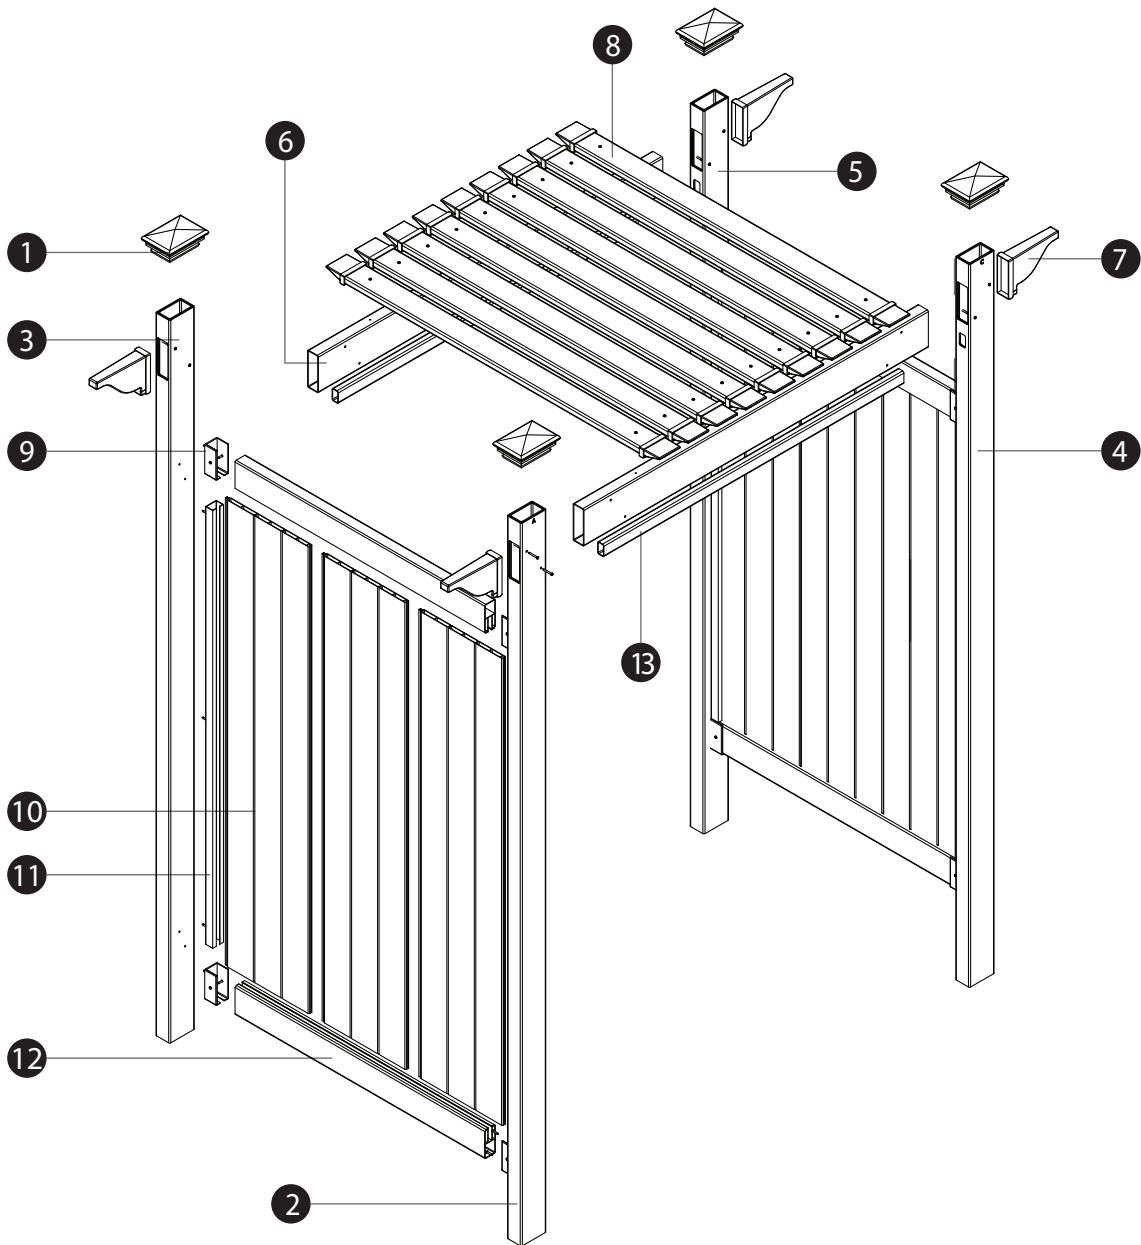

BOX CONTENTS (2 BOX UNIT)

Oceanside Vinyl Shower Kit (3' x 3' Enclosure)

1. Post Caps (4)

2. Post - A (1)

3. Post - B (1)

4. Post - C (1)

5. Post - D (1)

6. Beams (2)

7. Decorative End Caps (4)

8. Shade Slats (9)

9. Rail Brackets (8)

10. Privacy Boards (6)

11. Wall U-Channel (4)

12. Wall Horizontal Rails (4)

13. Curtain Rods (2)

ZIPPITY
Easy Does It!