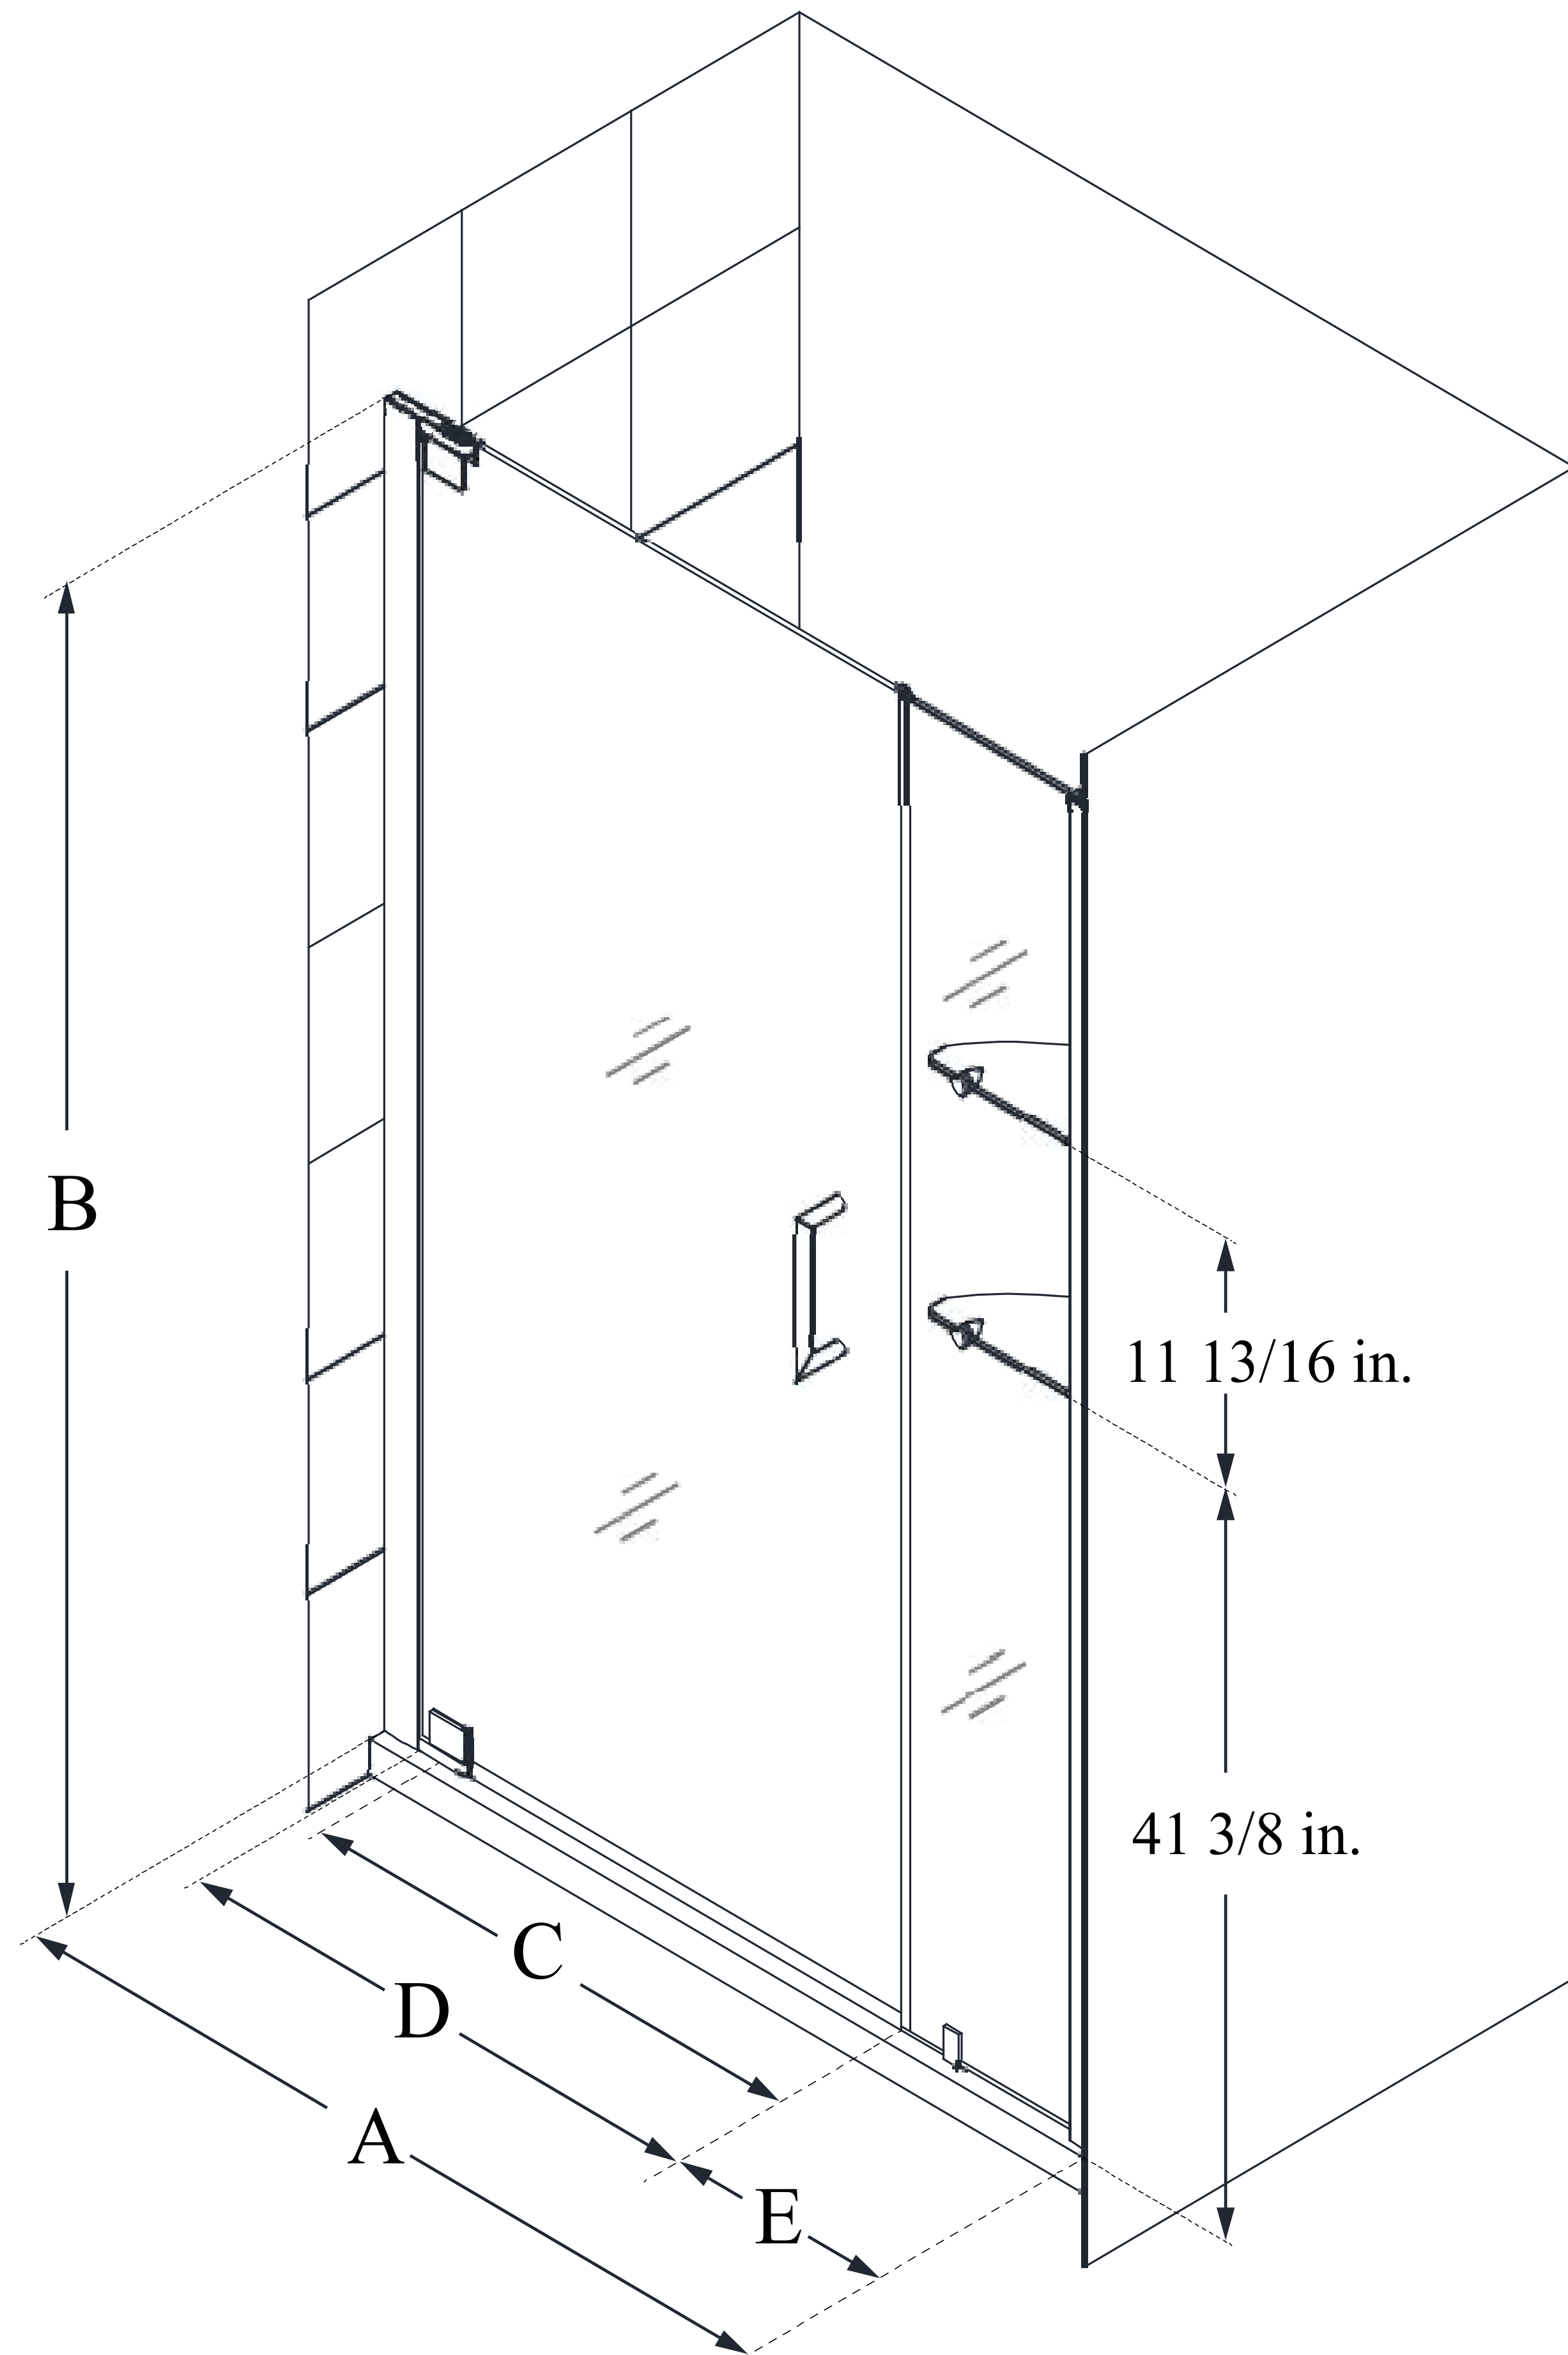

SHDR-4142720

ELEGANCE

DreamLine Elegance 42 1/2 - 44 1/2 in. W x 72 in. H Frameless Pivot Shower Door with Shelves

PIVOT DOOR

**CONFIGURATION
DIMENSIONS:**

A: 42 1/2 - 44 1/2 in.

MODEL WIDTH

B: 72 in.

MODEL HEIGHT

C: 23 in.

ACCESS WIDTH

D: 26 in.

DOOR WIDTH

E: 14 in.

INLINE PANEL WIDTH

DreamLine reserves the right to update or modify the hardware or materials pictured without prior notice for the purpose of product improvement and customer satisfaction.