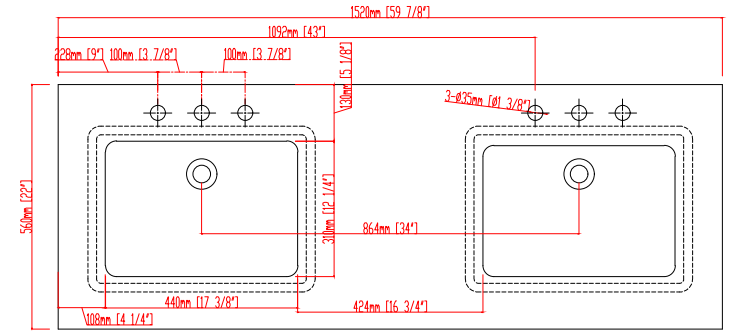

HD-7130W-60-CR

TOP VIEW

FRONT VIEW

SIDE VIEW

BACK VIEW