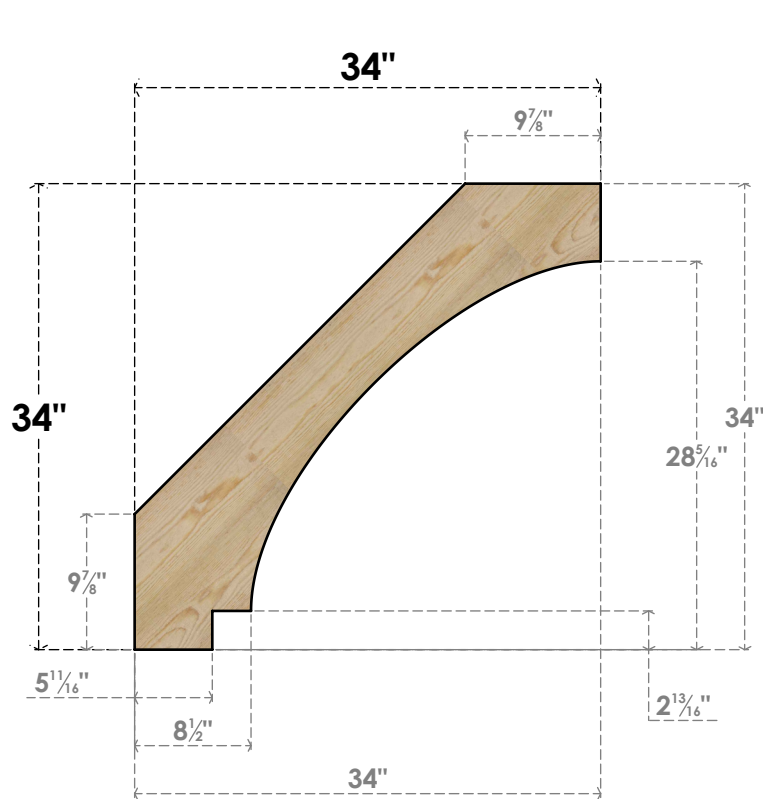

# BRC06X34X34IMP00RDF

6"W X 34"D X 34"H IMPERIAL ROUGH SAWN BRACE, DOUGLAS FIR

**SIDE**

**FRONT**

EKENA MILLWORK  
 2300 WEST MAIN ST.  
 CLARKSVILLE, TX 75426  
 TOLL FREE: 866-607-0453  
 WWW.EKENAMILLWORK.COM

**NOTES**

1. INSTALLATION TO BE COMPLETED IN ACCORDANCE WITH MANUFACTURER'S SPECIFICATIONS.
2. DRAWING MAY NOT BE TO SCALE
3. THIS DRAWING IS INTENDED FOR DESIGN AND PLANNING PURPOSES ONLY.
4. ALL INFORMATION CONTAINED HEREIN WAS CURRENT AT THE TIME OF DEVELOPMENT BUT MUST BE REVIEWED AND APPROVED BY THE PRODUCT MANUFACTURER TO BE CONSIDERED ACCURATE.
5. PRODUCTS ARE NOT KILN DRIED. THIS ITEM IS UNIQUE AND WILL CONTAIN THE NATURAL VARIATIONS THAT THE WOOD SPECIES OFFERS. THIS MAY RESULT IN VARIATIONS UP TO 1/4"