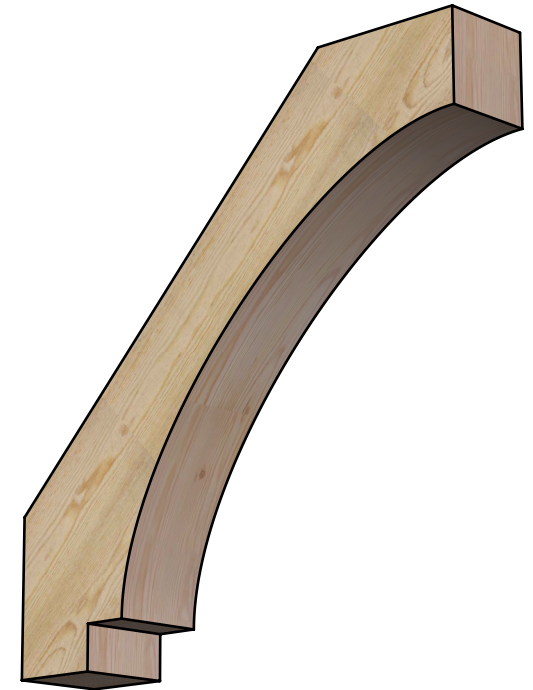

# BRC06X34X34IMP00RDF

6"W X 34"D X 34"H IMPERIAL ROUGH SAWN BRACE, DOUGLAS FIR

**SIDE**

**FRONT**

EKENA MILLWORK  
 2300 WEST MAIN ST.  
 CLARKSVILLE, TX 75426  
 TOLL FREE: 866-607-0453  
 WWW.EKENAMILLWORK.COM