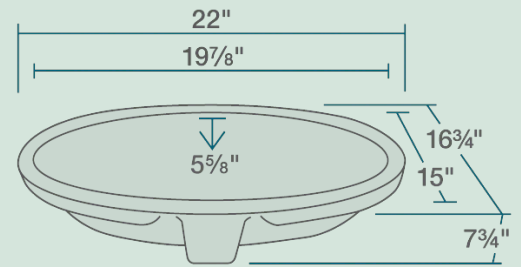

22" x 16 3/4" x 7 3/4"
 Undermount Installation
 24" Minimum Cabinet Size
 True Vitreous China
 Multiple Colors Available
 Cardboard Cutout Template Included
 Installation Hardware Included
 cUPC Certified (Uniform Plumbing Code)
 Limited Lifetime Warranty

Accessories

*Accessories not included

Available Colors

Features

Undermount Installation	24" Minimum Cabinet Size	True Vitreous China	Multiple Colors Available	Cutout Template	Hardware Included
cUPC Certified	Limited Lifetime Warranty	One Bowl			