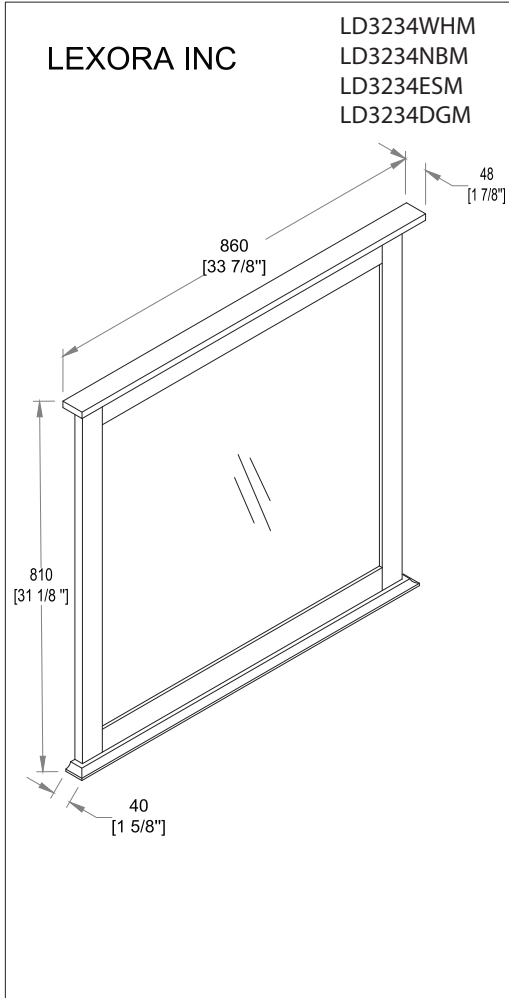

Dukes 34"

HARDWARE			
No.	Draw		Qty
A		(Ø8*30)	2
B		(Ø4*50)	2