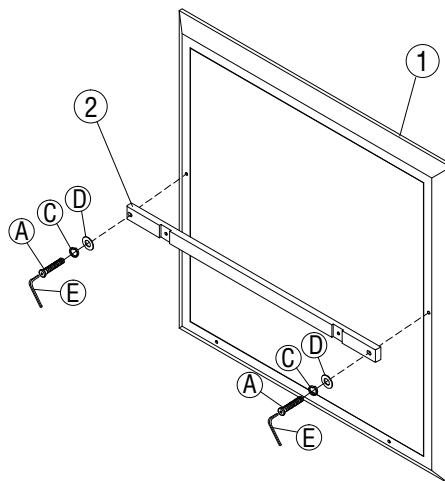

ITEM#: 175-BR51

DESCRIPTION : MIRROR

Thank you for purchasing this quality product. Be sure to check all packing material carefully for small Hardware which may have come loose inside the carton during shipment. Identify and count all Hardware and compare with the Hardware List Below.

Part List		
NO.	Description	Q.ty
①	Mirror	1 Pc
②	Mirror Support -1	1 Pc
③	Mirror Support -2	2 Pcs
④	Dresser	1 Pc

Hardware List			
Ⓐ	JCBC Screw Ø1/4" x 38mm		8 Pcs
Ⓑ	JCBC Screw Ø1/4" x 30mm		2 Pcs
Ⓒ	Spring Washer Ø1/4"		10 Pcs
Ⓓ	Flat Washer Ø1/4" x 19mm x 1mm		10 Pcs
Ⓔ	Allen Key		1 Pc

STEP 1:

STEP 2: